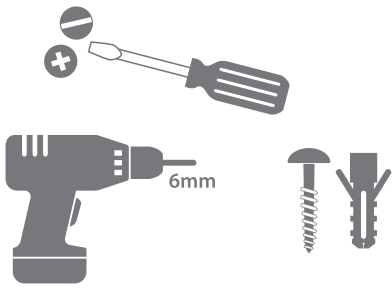

DIC-23430 | TOUCH FREE BUTTON

NEEDED TO START (OPTIONAL) (EXCL.)

BOX CONTENT | INHALT | CONTENUS | INHOUD DOOS | CONTENUTO | CONTENIDO DE LA CAJA

FIRST SET-UP | ERSTEINRICHTUNG | PREMIÈRE CONFIGURATION | EERSTE INSTALLATIE | PRIMO SET-UP | PRIMERA CONFIGURACIÓN

Frequency band: 433.92MHz (433.050 - 434.790 MHz)
Maximum radio frequency power <+10dBm
Range: 100 meters

Touch free button DBY-23430
Power supply: 1x CR2450 (included)
IP44 Weather Resistant

Find us on