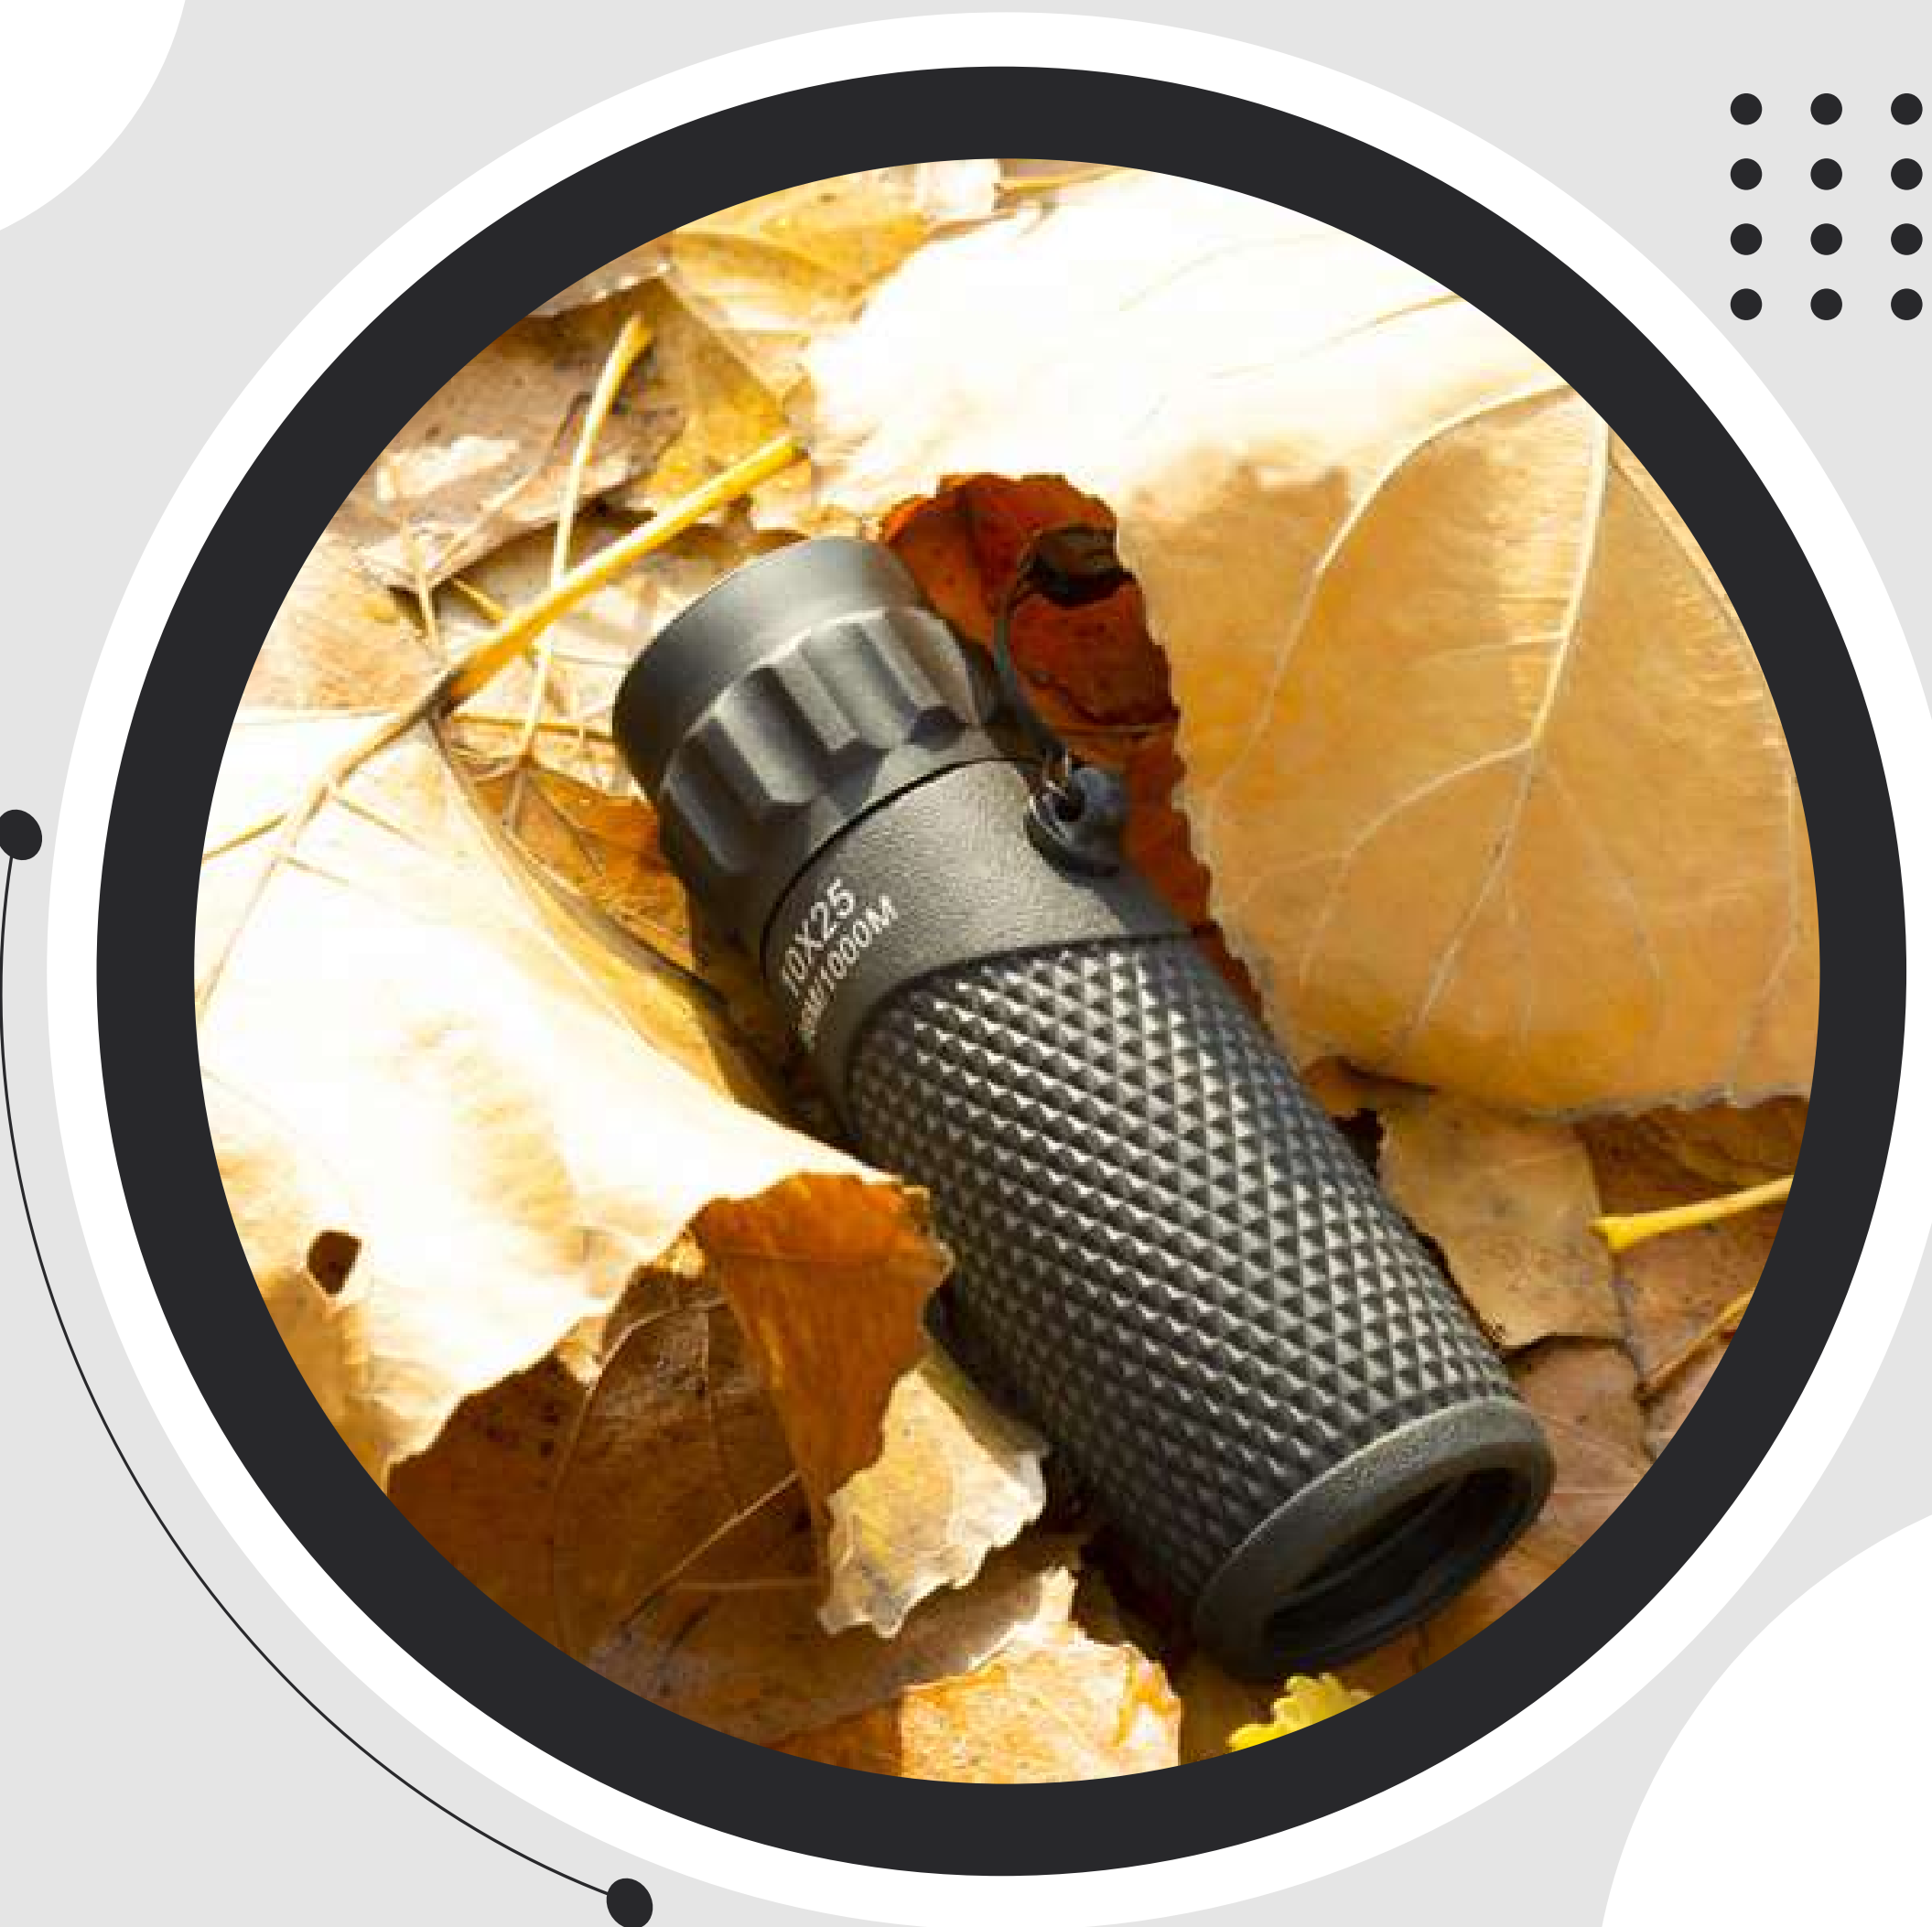

FEEL THE NATURE WHERE

+