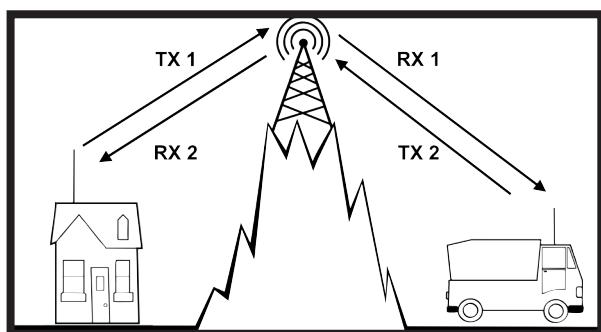

▶ Ord.-No.: 12629

- ▶ VOX hands-free function
- ▶ Repeater function
- ▶ large 4.7 cm display

> AE 6290

The first Albrecht CB radio with integrated repeater/relay function.

The AE 6290 transmits on one channel and receives on a second channel. The radio automatically switches back and forth between the two channels. This allows communication with weaker, more distant radio stations that are within the range of a relay. The radio range is thus considerably increased.