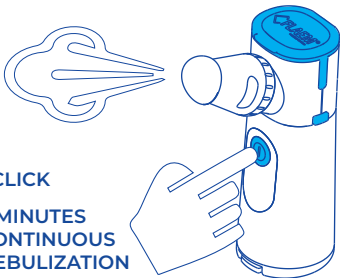

7

Mode 1 : Continuous Use

1 CLICK

5 MINUTES
CONTINUOUS
NEBULIZATION

8

Mode 2 : On Demand

**1 LONG PRESS
($\geq 1,5$ sec.)**

**MANUAL
NEBULIZATION**