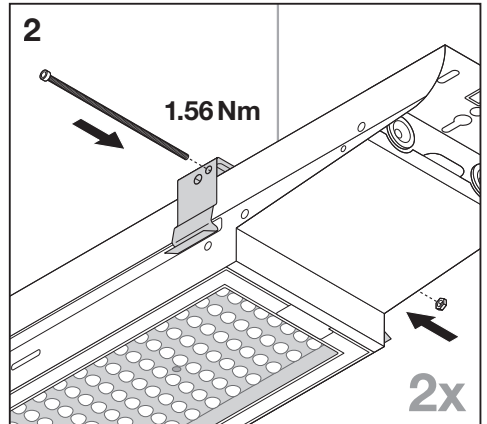

LOWBAY FLEX SUSPENSION KIT
EAN 4058075693722

LOWBAY FLEX 1200 P / LOWBAY FLEX 1200 DALI P

LOWBAY FLEX (BP) 1500 P / LOWBAY FLEX (BP) 1500 DALI P

C10449058
G11138985
29.03.22

LEDVANCE GmbH
Steinerne Furt 62
86167 Augsburg, Germany
www.ledvance.com