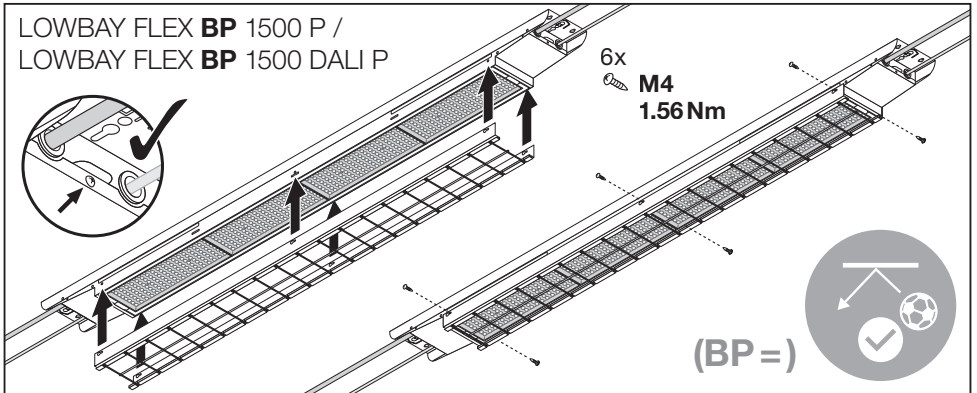

LOWBAY FLEX SUSPENSION KIT
EAN 4058075693722

LOWBAY FLEX 1200 P / LOWBAY FLEX 1200 DALI P

LOWBAY FLEX (BP) 1500 P / LOWBAY FLEX (BP) 1500 DALI P

C10449058
G11138985
29.03.22

LEDVANCE GmbH
Steinerne Furt 62
86167 Augsburg, Germany
www.ledvance.com