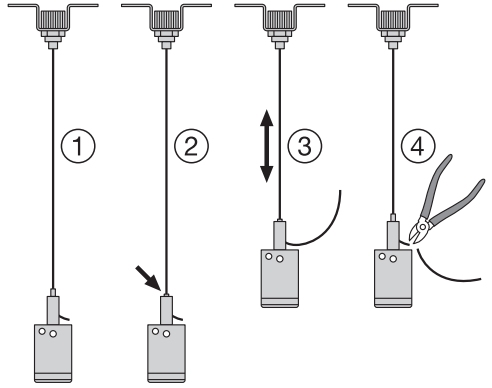

LOWBAY FLEX SUSPENSION KIT
EAN 4058075693722