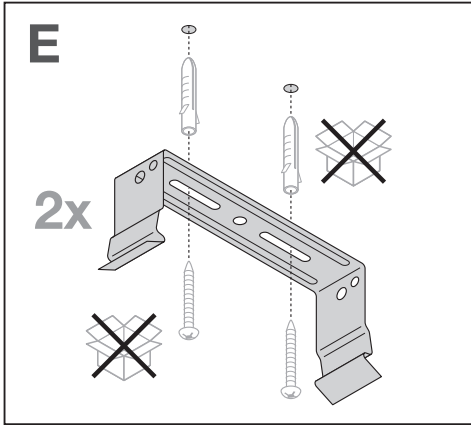

LOWBAY FLEX SUSPENSION KIT
EAN 4058075693722

LOWBAY FLEX 1200 P / LOWBAY FLEX 1200 DALI P

LOWBAY FLEX (BP) 1500 P / LOWBAY FLEX (BP) 1500 DALI P

C10449058
G11138985
29.03.22

LEDVANCE GmbH
Steinerne Furt 62
86167 Augsburg, Germany
www.ledvance.com