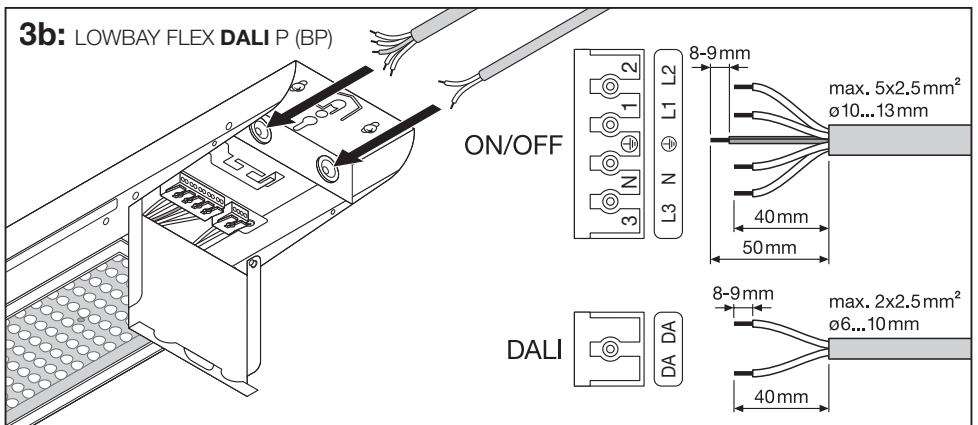

LOWBAY FLEX SUSPENSION KIT
EAN 4058075693722

LOWBAY FLEX 1200 P / LOWBAY FLEX 1200 DALI P

LOWBAY FLEX (BP) 1500 P / LOWBAY FLEX (BP) 1500 DALI P

C10449058
G11138985
29.03.22

LEDVANCE GmbH
Steinerne Furt 62
86167 Augsburg, Germany
www.ledvance.com