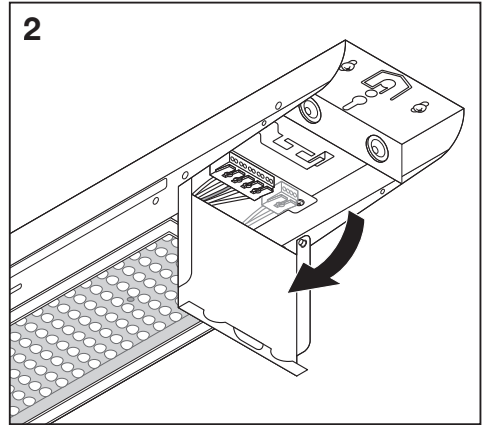

LOWBAY FLEX SUSPENSION KIT
EAN 4058075693722

LOWBAY FLEX 1200 P / LOWBAY FLEX 1200 DALI P

LOWBAY FLEX (BP) 1500 P / LOWBAY FLEX (BP) 1500 DALI P

C10449058
G11138985
29.03.22

LEDVANCE GmbH
Steinerne Furt 62
86167 Augsburg, Germany
www.ledvance.com