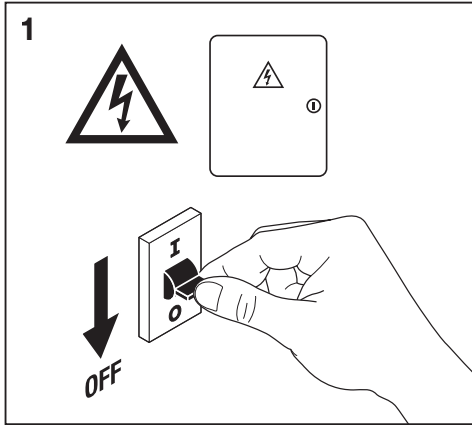

LOWBAY FLEX SUSPENSION KIT
EAN 4058075693722

LOWBAY FLEX 1200 P / LOWBAY FLEX 1200 DALI P

LOWBAY FLEX (BP) 1500 P / LOWBAY FLEX (BP) 1500 DALI P

C10449058
G11138985
29.03.22

LEDVANCE GmbH
Steinerne Furt 62
86167 Augsburg, Germany
www.ledvance.com