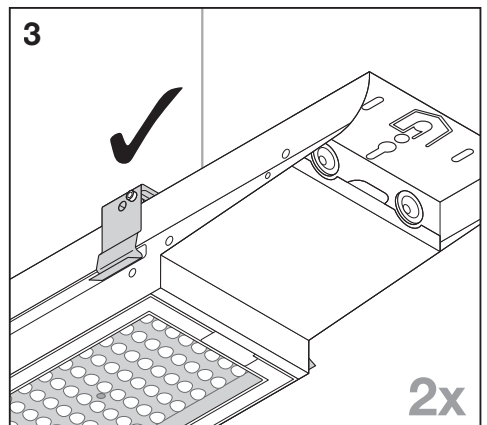

LOWBAY FLEX SUSPENSION KIT
EAN 4058075693722

LOWBAY FLEX 1200 P / LOWBAY FLEX 1200 DALI P

LOWBAY FLEX (BP) 1500 P / LOWBAY FLEX (BP) 1500 DALI P

C10449058
G11138985
29.03.22

LEDVANCE GmbH
Steinerne Furt 62
86167 Augsburg, Germany
www.ledvance.com