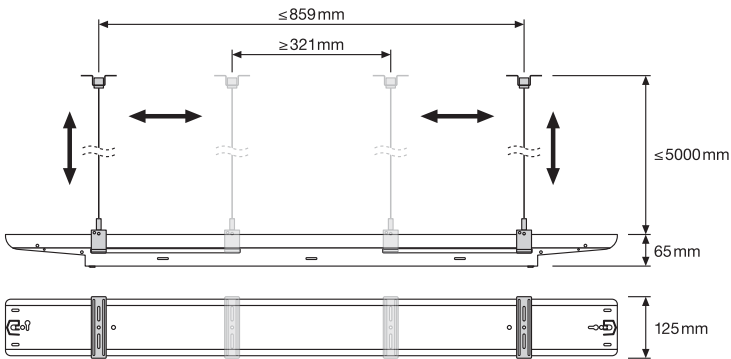

LOWBAY FLEX 1200 P / LOWBAY FLEX 1200 DALI P