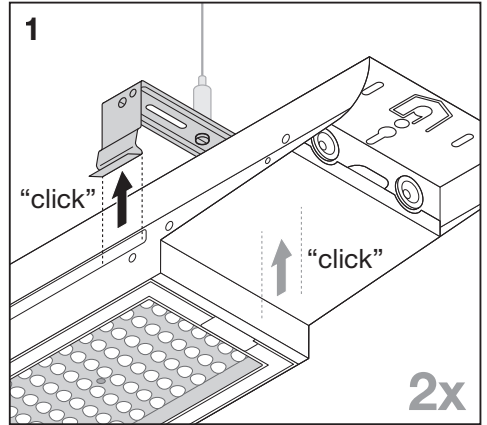

LOWBAY FLEX SUSPENSION KIT
EAN 4058075693722

LOWBAY FLEX 1200 P / LOWBAY FLEX 1200 DALI P

LOWBAY FLEX (BP) 1500 P / LOWBAY FLEX (BP) 1500 DALI P

C10449058
G11138985
29.03.22

LEDVANCE GmbH
Steinerne Furt 62
86167 Augsburg, Germany
www.ledvance.com