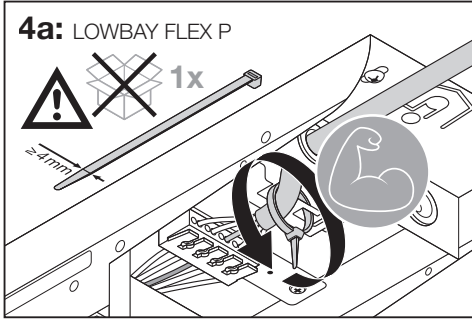

LOWBAY FLEX SUSPENSION KIT
EAN 4058075693722

LOWBAY FLEX 1200 P / LOWBAY FLEX 1200 DALI P

LOWBAY FLEX (BP) 1500 P / LOWBAY FLEX (BP) 1500 DALI P

C10449058
G11138985
29.03.22

LEDVANCE GmbH
Steinerne Furt 62
86167 Augsburg, Germany
www.ledvance.com