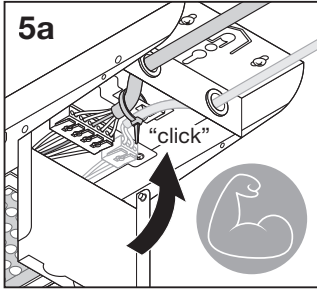

LOWBAY FLEX SUSPENSION KIT
EAN 4058075693722

LOWBAY FLEX 1200 P / LOWBAY FLEX 1200 DALI P

LOWBAY FLEX (BP) 1500 P / LOWBAY FLEX (BP) 1500 DALI P

C10449058
G11138985
29.03.22

LEDVANCE GmbH
Steinerne Furt 62
86167 Augsburg, Germany
www.ledvance.com