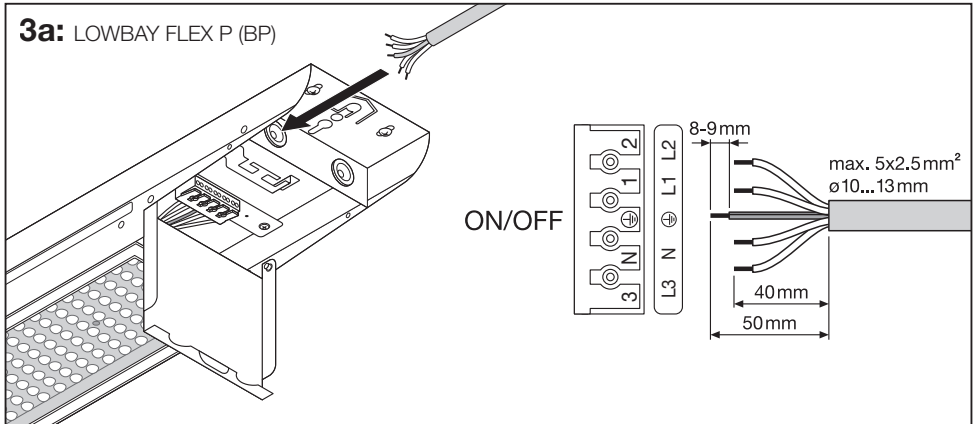

LOWBAY FLEX SUSPENSION KIT
EAN 4058075693722

LOWBAY FLEX 1200 P / LOWBAY FLEX 1200 DALI P

LOWBAY FLEX (BP) 1500 P / LOWBAY FLEX (BP) 1500 DALI P

C10449058
G11138985
29.03.22

LEDVANCE GmbH
Steinerne Furt 62
86167 Augsburg, Germany
www.ledvance.com