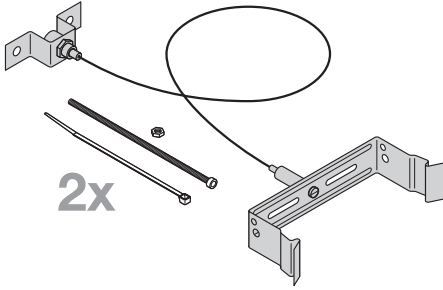

LOWBAY FLEX SUSPENSION KIT
EAN 4058075693722