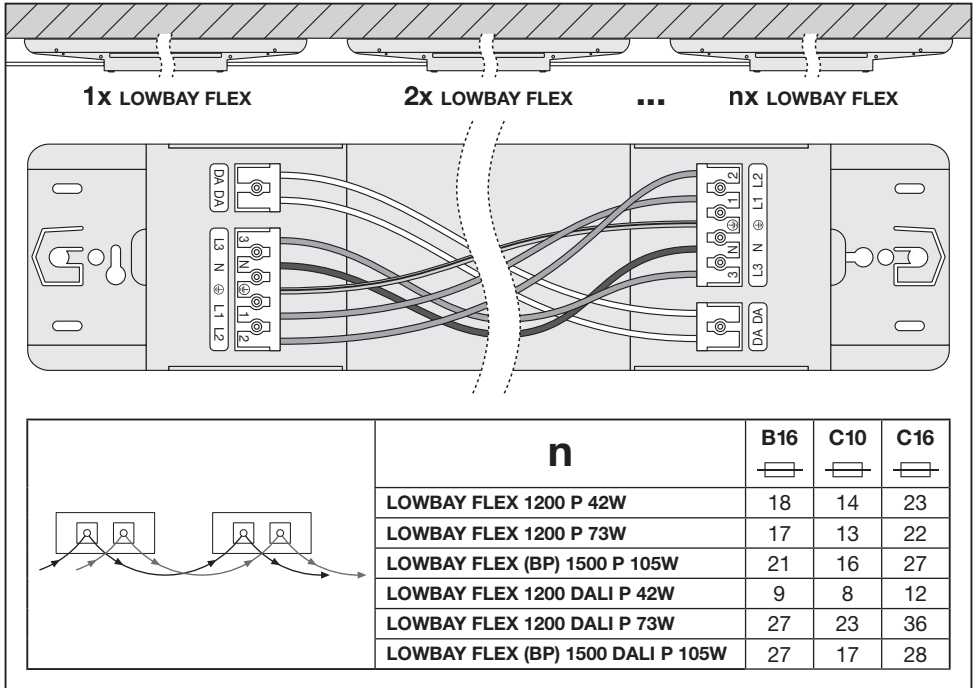

LOWBAY FLEX SUSPENSION KIT
EAN 4058075693722

LOWBAY FLEX 1200 P / LOWBAY FLEX 1200 DALI P

LOWBAY FLEX (BP) 1500 P / LOWBAY FLEX (BP) 1500 DALI P

C10449058
G11138985
29.03.22

LEDVANCE GmbH
Steinerne Furt 62
86167 Augsburg, Germany
www.ledvance.com