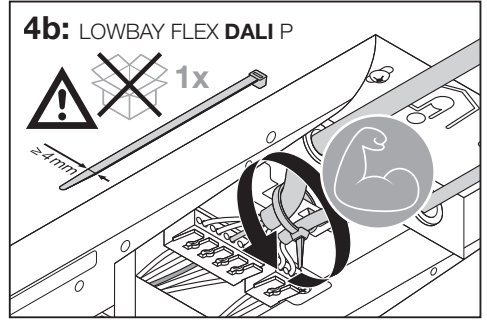

LOWBAY FLEX SUSPENSION KIT
EAN 4058075693722

LOWBAY FLEX 1200 P / LOWBAY FLEX 1200 DALI P

LOWBAY FLEX (BP) 1500 P / LOWBAY FLEX (BP) 1500 DALI P

C10449058
G11138985
29.03.22

LEDVANCE GmbH
Steinerne Furt 62
86167 Augsburg, Germany
www.ledvance.com