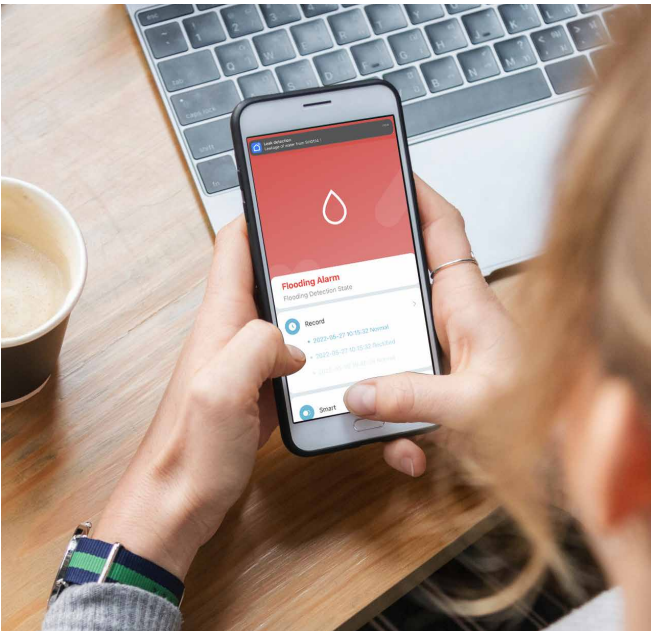

LogiLink®

Wireless Smart Water Leak Sensor

Art. No.: SH0114

Build Your Smart Home

Detect water leakage and notify you via free smartphone app using Wi-Fi connection.

App Remote Monitor

Smart Water Leak Sensor can be monitored through your existing Wi-Fi network via the free *Smart Life* or *Megos Smart Home* app.

Smart Life

Megos Smart Home

Download the free APP from the App Store or Google Play store.

Wi-Fi
2.4 GHz

Security
System

1.2 m

Sensor
Cable

Push
Notification

Easy
Installation

2x AA
Batteries

Safety to Your Kitchen and Laundry

Place the Water Leak Sensor directly on the floor under your washing machine, dishwasher or bathtub. If a puddle of water should occur here due to leakage, you can be notified quickly and easily.

Remote Monitor from Anywhere

Monitor any leakage from anywhere with your phone via the app, even if you're not at home.

Safety Automation

Connect with other LogiLink Smart products like Siren Alarm (SH0110) in automations to create a safer home.