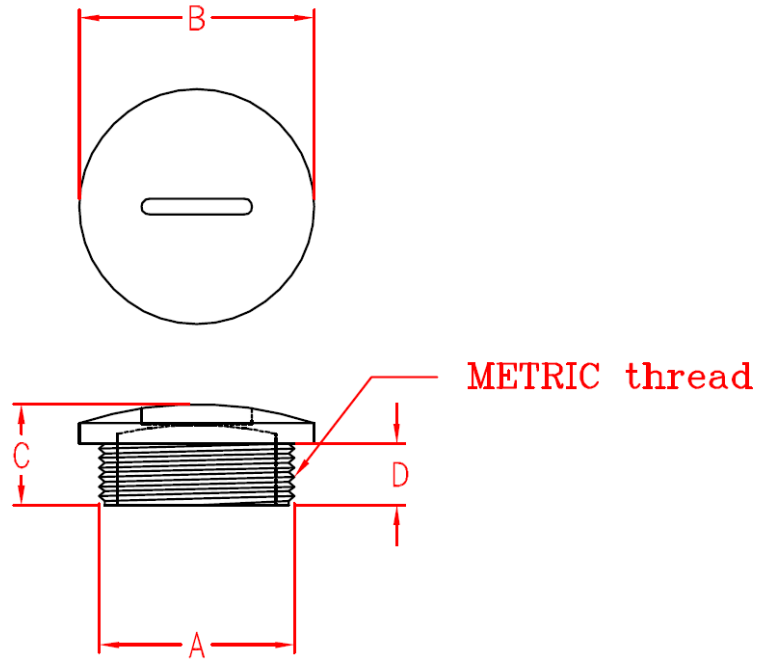

### Screw Plug

Item No.	External thread	A	B	C	D
2705185	M12 x 1.5	11.7	15	10	6
2705186	M16 x 1.5	15.7	20	10.5	6
2705187	M25 x 1.5	24.7	29.7	12.8	7.8

- Material: Nylon 66
- UL 94V-2