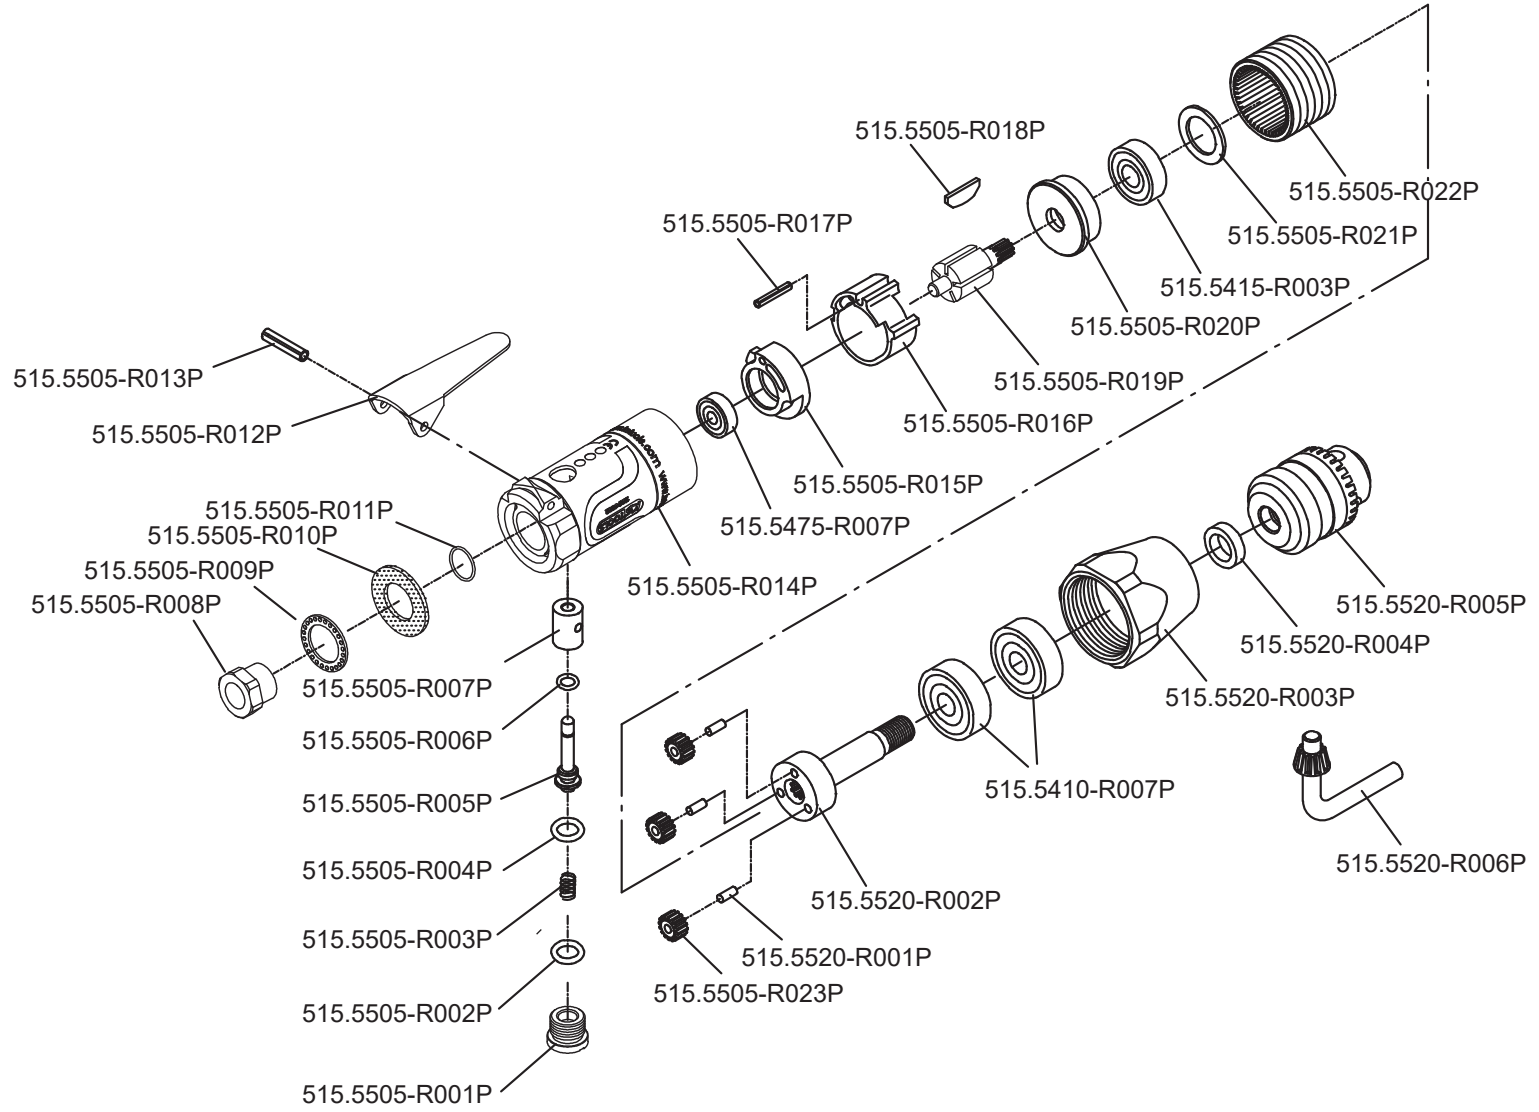

Art. 515.5520

**Art. 515.5520**

Art.-Nr.	Description	Beschreibung	Menge Qty.
515.5410-R007P	Ball bearing	Kugellager	2
515.5415-R003P	Ball bearing	Kugellager	1
515.5475-R007P	Ball bearing	Kugellager	1
515.5505-R001P	Plug	Abschlussstopfen	1
515.5505-R002P	O-Ring	O-Ring	1
515.5505-R003P	Spring	Feder	1
515.5505-R004P	O-Ring	O-Ring	1
515.5505-R005P	Valve stem	Ventilstift	1
515.5505-R006P	O-Ring	O-Ring	1
515.5505-R007P	Valve bushing	Ventilbuchse	1
515.5505-R008P	Air inlet bushing	Lufteinlassbuchse	1
515.5505-R009P	Exhaust deflector	Abluftdeflektor	1
515.5505-R010P	Muffler	Schalldämpfer	1
515.5505-R011P	O-Ring	O-Ring	1
515.5505-R012P	Throttle lever	Betätigungshebel	1
515.5505-R013P	Lever pin	Hebelbolzen	1

Art.-Nr.	Description	Beschreibung	Menge Qty.
515.5505-R014P	Motor housing	Antriebsgehäuse	1
515.5505-R015P	Rear end plate	Hintere Kugellageraufnahme	1
515.5505-R016P	Cylinder	Rotorgehäuse	1
515.5505-R017P	Pin	Pin	1
515.5505-R018P	Rotor blade	Rotorblatt	5
515.5505-R019P	Rotor	Rotor	1
515.5505-R020P	Front end plate	Vordere Verschlussplatte	1
515.5505-R021P	Washer	Unterlegscheibe	1
515.5505-R022P	Ring gear	Getriebering	1
515.5505-R023P	Gear	Zahnrad	3
515.5520-R001P	Gear pin	Zahnradpin	3
515.5520-R002P	Planet gear plate	Planetenträger	1
515.5520-R003P	Collar	Verschlussring	1
515.5520-R004P	Lock nut	Sicherungsmutter	1
515.5520-R005P	Chuck	Bohrfutter 1/4"	1
515.5520-R006P	Key	Schlüssel	1