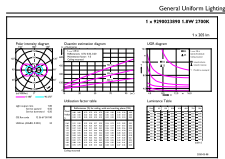

General Information Lighting

LEDcapsule LV 1,8W G4 827