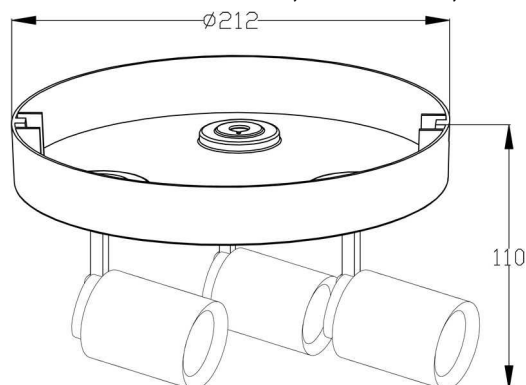

Article no.: 348078

Surface mounted ceiling lamp, Librae Round III, matt white, 220-240V AC/50-60Hz, 3x max. 50,00 W

Light Direction

Rotating and tilting range	rotatable-swivel
Angle of inclination	90°
Radiation direction	
Reflector / lense	

Dimensions & Weight

Length	
Width	
Height	110 mm
Diameter	65 mm
Suspensions from ceiling	
Product Weight	1170 g

Base dimensions

Length	
Width	
Height	30 mm
Diameter	212 mm