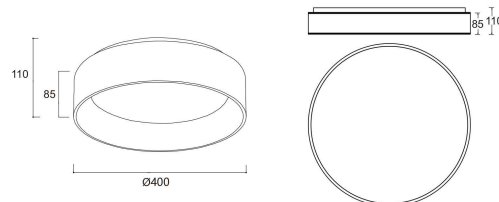

Article no.: 348181

Surface mounted ceiling lamp, Sculptoris 400 mm, 30,0 W, 3000/4000 K, Black, Jet black RAL 9005, 220-240V AC/50-60Hz, warm white + neutral white

Light Direction

Rotating and tilting range	
Angle of inclination	
Radiation direction	
Reflector / lense	

Dimensions & Weight

Length (mm)	0,00
Width (mm)	0,00
Height (mm)	110,00
Diameter (mm)	400,00
Suspensions from ceiling (mm)	0,00
Product Weight	

Base dimensions

Length (mm)	0,00
Width (mm)	0,00
Height (mm)	0,00
Diameter (mm)	0,00