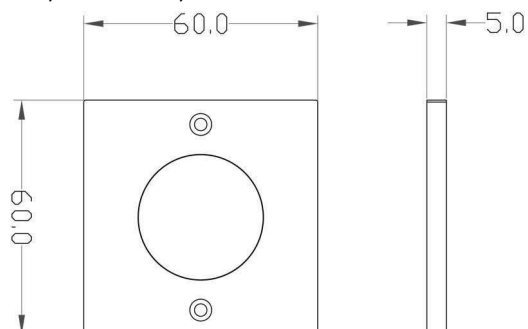

Article no.: 687034

Surface mounted furniture lamp, Fine I, Silver grey RAL 7001, 12V DC, warmwhite

Light Direction

Rotating and tilting range	fixed
Angle of inclination	
Radiation direction	
Reflector / lense	symmetrisch

Dimensions & Weight

Length (mm)	60,00
Width (mm)	60,00
Height (mm)	5,00
Diameter (mm)	0,00
Suspensions from ceiling (mm)	0,00
Product Weight	55 g

Base dimensions

Length (mm)	0,00
Width (mm)	0,00
Height (mm)	0,00
Diameter (mm)	0,00