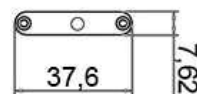

Surface mounted furniture lamp, Mia I, silver / black, 24V DC, 5,00 W, warmwhite

Light Direction

Rotating and tilting range	fixed
Angle of inclination	
Radiation direction	
Reflector / lense	symmetrisch

Dimensions & Weight

Length	300 mm
Width	37,6 mm
Height	7,62 mm
Diameter	
Suspensions from ceiling	
Product Weight	120 g

Base dimensions

Length	
Width	
Height	
Diameter	

Article no.: 687062

Surface mounted furniture lamp, Mia I, silver / black, 24V DC, 5,00 W, warmwhite