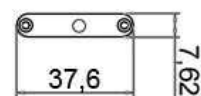

Surface mounted furniture lamp, Mia III, silver, 24V DC, 14,00 W, warmwhite

Light Direction

Rotating and tilting range	fixed
Angle of inclination	
Radiation direction	
Reflector / lense	symmetrisch

Dimensions & Weight

Length	1000,00
Width	37,60
Height	7,62
Diameter	0,00
Suspensions from ceiling	0,00
Product Weight	400 g

Base dimensions

Length	0,00
Width	0,00
Height	0,00
Diameter	0,00

Article no.: 687072

Surface mounted furniture lamp, Mia III, silver, 24V DC, 14,00 W, warmwhite