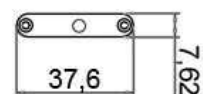

**Article no.: 687079**

Surface mounted furniture lamp, Mia III, white, 24V DC, 14,00 W, neutral white

**Light Direction**

Rotating and tilting range	fixed
Angle of inclination	
Radiation direction	
Reflector / lense	symmetrisch

**Dimensions & Weight**

Length	1000,00
Width	37,60
Height	7,62
Diameter	0,00
Suspensions from ceiling	0,00
Product Weight	400 g

**Base dimensions**

Length	0,00
Width	0,00
Height	0,00
Diameter	0,00