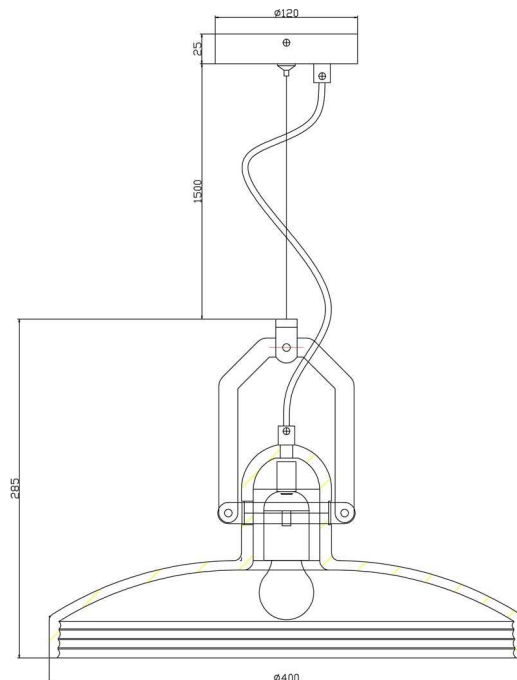

Article no.: 342101

Pendant lamp, Cygni, gray, 220-240V AC/50-60Hz, 1x max. 25,00 W

Light Direction

Rotating and tilting range	
Angle of inclination	
Radiation direction	
Reflector / lense	

Dimensions & Weight

Length	
Width	
Height	285 mm
Diameter	400 mm
Suspensions from ceiling	1,50 m
Product Weight	5000 g

Base dimensions

Length	
Width	
Height	25 mm
Diameter	120 mm

Article no.: 342101

Pendant lamp, Cygni, gray, 220-240V AC/50-60Hz, 1x max. 25,00 W