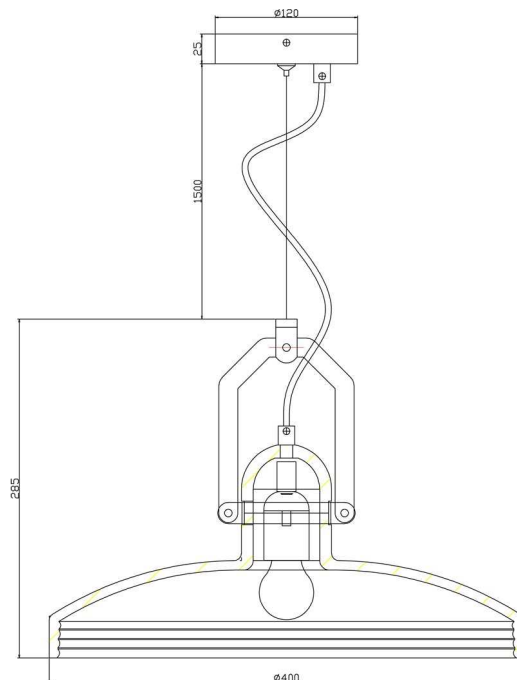

**Electrical Characteristics**

<b>Power</b>	1x max. 25,00 W
<b>Input voltage</b>	220-240V AC/50-60Hz
<b>Input current</b>	
<b>Base (standard designation)</b>	E27
<b>Number of bases</b>	1
<b>Power supply unit</b>	
<b>Electronically reversible</b>	dimnable via optional bulb
<b>Connection possibility</b>	clamp
<b>Protection class I, II, III</b>	I

**Article no.: 342102**

Pendant lamp, Cygni, dark gray, 220-240V AC/50-60Hz, 1x max. 25,00 W

**Light Direction**

Rotating and tilting range	
Angle of inclination	
Radiation direction	
Reflector / lense	

**Dimensions & Weight**

Length	
Width	
Height	285 mm
Diameter	400 mm
Suspensions from ceiling	1,50 m
Product Weight	5000 g

**Base dimensions**

Length	
Width	
Height	25 mm
Diameter	120 mm

**Article no.: 342102**

Pendant lamp, Cygni, dark gray, 220-240V AC/50-60Hz, 1x max. 25,00 W