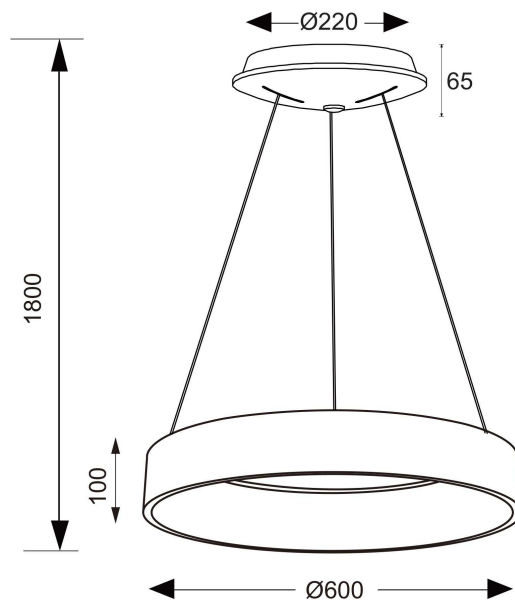

## Article no.: 342185

Pendant lamp, Sculptoris 600 mm, 42,0 W, 3000/4000 K, White, Traffic white RAL 9016, 220-240V AC/50-60Hz, warm white + neutral white

### Light Direction

Rotating and tilting range	
Angle of inclination	
Radiation direction	
Reflector / lense	

### Dimensions & Weight

Length (mm)	0,00
Width (mm)	0,00
Height (mm)	1800,00
Diameter (mm)	600,00
Suspensions from ceiling (mm)	1800,00
Product Weight	

### Base dimensions

Length (mm)	0,00
Width (mm)	0,00
Height (mm)	0,00
Diameter (mm)	0,00