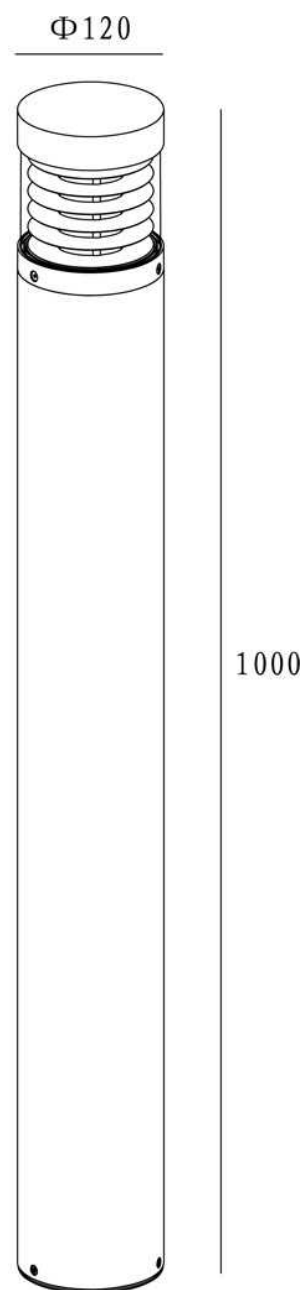

Article no.: 733004

Floor lamp, Ortis, dark gray, 220-240V AC/50-60Hz, 15,00 W, warmwhite

Light Direction

Rotating and tilting range	fixed
Angle of inclination	
Radiation direction	
Reflector / lense	symmetrisch

Dimensions & Weight

Length	1000 mm
Width	
Height	
Diameter	120 mm
Product Weight	3824 g

Absolute maximum ratings

The LED will get damaged and the lifetime will decrease when you overrun absolute maximum ratings.

Working temperature	-20°C - +40°C
Storage temperature	-10°C - +60°C
IP - Code	IP54