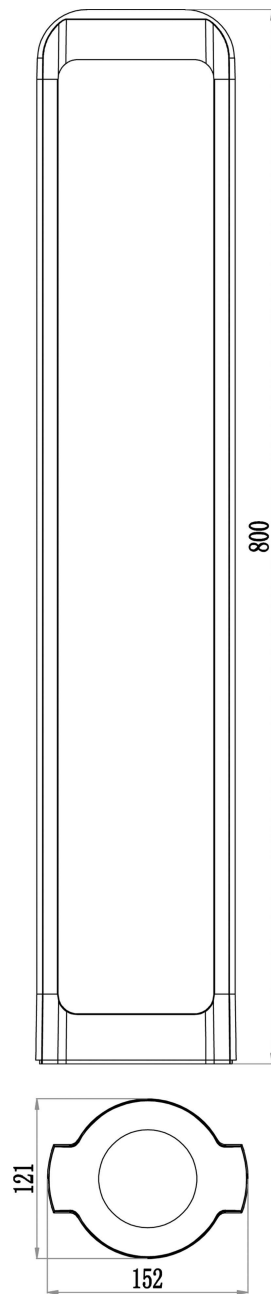

Article no.: 733035

Floor lamp, Antliae 80, dark gray, 100-240V AC/50-60Hz, 12,00 W, warmwhite

Light Direction

Rotating and tilting range	fixed
Angle of inclination	
Radiation direction	
Reflector / lense	

Dimensions & Weight

Length	152 mm
Width	121 mm
Height	800 mm
Diameter	
Product Weight	1800 g

Absolute maximum ratings

The LED will get damaged and the lifetime will decrease when you overrun absolute maximum ratings.

Working temperature	-20°C - +40°C
Storage temperature	-10°C - +60°C
IP - Code	IP 65