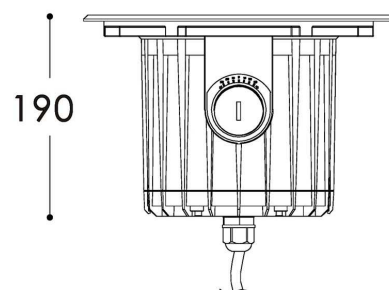

### Light Direction

Rotating and tilting range	swivel
Angle of inclination	30°
Radiation direction	
Reflector / lense	symmetrisch

### Dimensions & Weight

Length	190 mm
Width	
Height	
Diameter	250 mm
Mounting Depth	220 mm
Product Weight	5220 g

### Cut-out dimensions

Length	
Width	
Diameter	222 mm

### Mounting Bowl

Material	pvc
Length	
Width	
Height	220 mm
Diameter	222 mm

Ø250

Ø222

Ø218