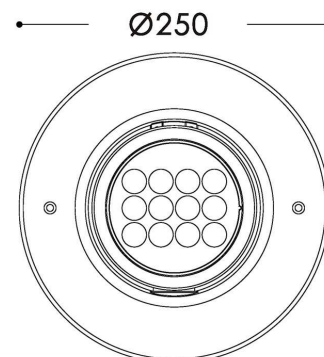

### Light Direction

Rotating and tilting range	swivel
Angle of inclination	30°
Radiation direction	
Reflector / lense	symmetrisch

### Dimensions & Weight

Length	190 mm
Width	
Height	
Diameter	250 mm
Mounting Depth	220 mm
Product Weight	5220 g

### Cut-out dimensions

Length	
Width	
Diameter	222 mm

### Mounting Bowl

Material	pvc
Length	
Width	
Height	220 mm
Diameter	222 mm

Ø250

Ø222

Ø218