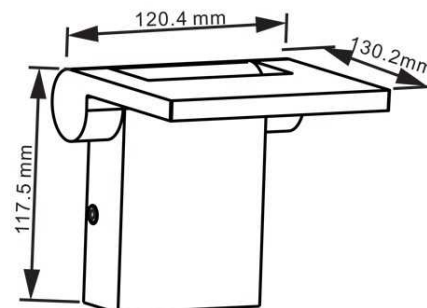

Dimensions & Weight

Length	120 mm
Width	45mm
Height	125mm
Diameter	
Suspensions from ceiling	
Product Weight	588 g

Base dimensions

Length	78 mm
Width	45 mm
Height	
Diameter	

Article no.: 731068

Surface mounted wall lamp, Robi flex, dark gray, 110-240V AC/50-60Hz, 10,00 W, warmwhite