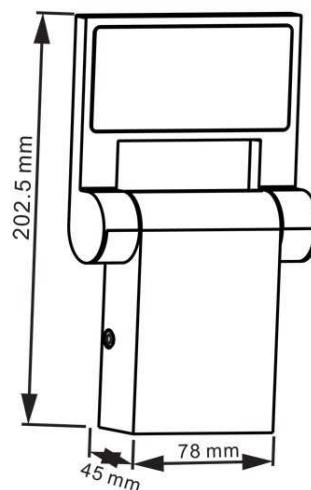

Länge	120 mm
Breite	45mm
Höhe	125mm
Durchmesser	
Deckenabhängung	
Gewicht	588 g

Sockelmaß

Länge	78 mm
Breite	45 mm
Höhe	
Durchmesser	

Artikel Nr.: 731068

Wandaufbauleuchte, Robi flex, Dunkelgrau, 110-240V AC/50-60Hz, 10,00 W, Warmweiß

Light Technical Data

Bulb	LED-module fixed
Colour Designation	warmwhite
Colour temperature	3000 K
Luminous flux	700 lm
Beam angle	110°
LED type	SMD
LED quantity	48
Spectral power distribution	582 nm

Article no.: 731068

Surface mounted wall lamp, Robi flex, dark gray, 110-240V AC/50-60Hz, 10,00 W, warmwhite

Light Direction

Rotating and tilting range	swivel
Angle of inclination	90 °
Radiation direction	
Reflector / lense	

Dimensions & Weight

Length	120 mm
Width	45mm
Height	125mm
Diameter	
Suspensions from ceiling	
Product Weight	588 g

Base dimensions

Length	78 mm
Width	45 mm
Height	
Diameter	

Article no.: 731068

Surface mounted wall lamp, Robi flex, dark gray, 110-240V AC/50-60Hz, 10,00 W, warmwhite