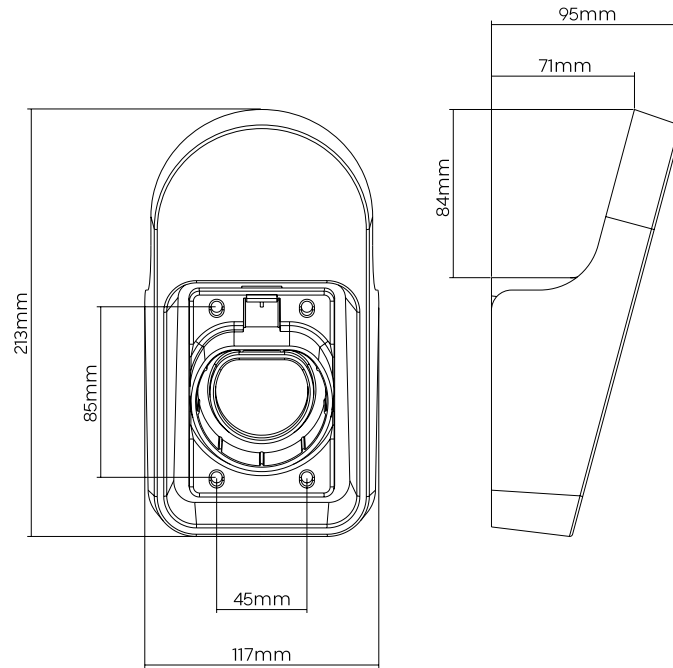

## Specification:

Material	Plastic
Weight Capacity	10 kg
Color	Black
Dimensions	21.3 x 11.7 x 9.5 cm

## Package Information:

- » Packing Dimension: 227 x 125 x 78 mm
- » Packing Weight: 0.43 kg
- » Carton Dimension: 520 x 410 x 475 mm
- » Carton Q'ty: 40 pcs
- » Carton Weight: 18 kg

\*The specifications and pictures are subject to change without prior notice.  
\*All trade names referenced are the registered trademarks of their respective owners.