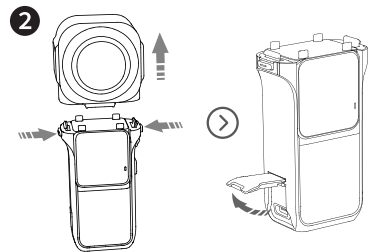

Insta360 ONE RS

QUICKSTART GUIDE 快速入门指南

1-Inch 360 Lens
一英寸全景镜头

<https://www.insta360.com/cn/rs/guide2>

<https://www.insta360.com/r/onersdetail>

Arashi Vision Inc.
Add: Foresea Life Center, Tower 2, 11F, 1100 Xingye Road, Haiwang Community, Xin'an Street, Bao'an District, Shenzhen, China
Web: www.insta360.com
Tel: 400-833-4360 +1 800 6920 360
Email: service@insta360.com