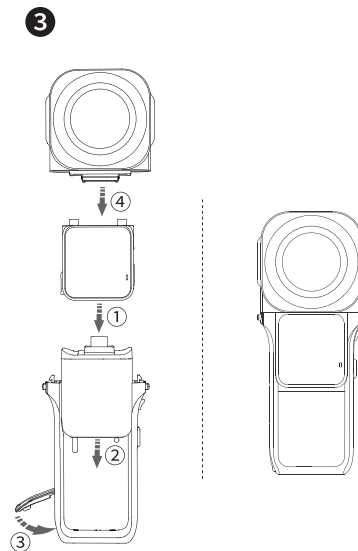

Insta360 ONE RS

QUICKSTART GUIDE 快速入门指南

1-Inch 360 Lens
一英寸全景镜头

<https://www.insta360.com/cn/rs/guide2>

<https://www.insta360.com/r/onersdetail>

Arashi Vision Inc.
Add: Foresea Life Center, Tower 2, 11F, 1100 Xingye Road, Haiwang Community, Xin'an Street, Bao'an District, Shenzhen, China
Web: www.insta360.com
Tel: 400-833-4360 +1 800 6920 360
Email: service@insta360.com