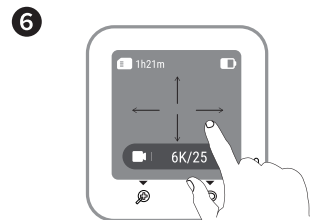

Insta360 ONE RS

QUICKSTART GUIDE 快速入门指南

1-Inch 360 Lens
一英寸全景镜头

<https://www.insta360.com/cn/rs/guide2>

<https://www.insta360.com/r/onersdetail>

Arashi Vision Inc.
Add: Foresea Life Center, Tower 2, 11F, 1100 Xingye Road, Haiwang Community, Xin'an Street, Bao'an District, Shenzhen, China
Web: www.insta360.com
Tel: 400-833-4360 +1 800 6920 360
Email: service@insta360.com