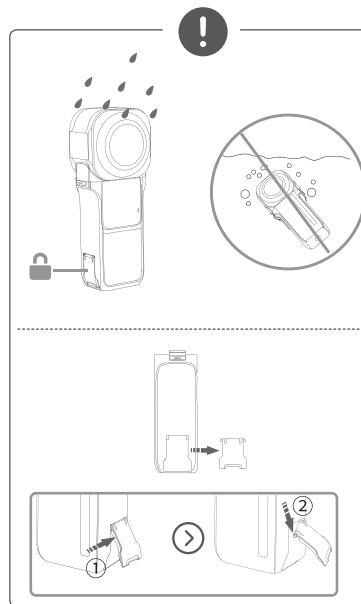

Insta360 ONE RS

QUICKSTART GUIDE 快速入门指南

1-Inch 360 Lens
一英寸全景镜头

<https://www.insta360.com/cn/rs/guide2>

<https://www.insta360.com/r/onersdetail>

Arashi Vision Inc.
Add: Foresea Life Center, Tower 2, 11F, 1100 Xingye Road, Haiwang Community, Xin'an Street, Bao'an District, Shenzhen, China
Web: www.insta360.com
Tel: 400-833-4360 +1 800 6920 360
Email: service@insta360.com