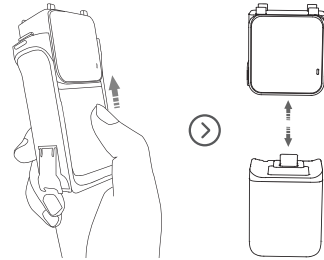

Insta360 ONE RS

QUICKSTART GUIDE 快速入门指南

1-Inch 360 Lens
一英寸全景镜头

<https://www.insta360.com/cn/rs/guide2>

<https://www.insta360.com/r/onersdetail>

Arashi Vision Inc.
Add: Foresea Life Center, Tower 2, 11F, 1100 Xingye Road, Haiwang Community, Xin'an Street, Bao'an District, Shenzhen, China
Web: www.insta360.com
Tel: 400-833-4360 +1 800 6920 360
Email: service@insta360.com