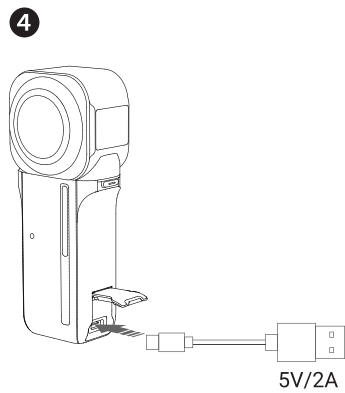

Insta360 ONE RS

QUICKSTART GUIDE 快速入门指南

1-Inch 360 Lens
一英寸全景镜头

<https://www.insta360.com/cn/rs/guide2>

<https://www.insta360.com/r/onersdetail>

Arashi Vision Inc.
Add: Foresea Life Center, Tower 2, 11F, 1100 Xingye Road, Haiwang Community, Xin'an Street, Bao'an District, Shenzhen, China
Web: www.insta360.com
Tel: 400-833-4360 +1 800 6920 360
Email: service@insta360.com