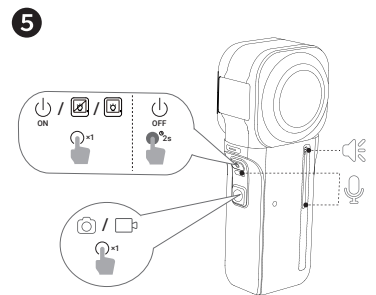

Insta360 ONE RS

QUICKSTART GUIDE 快速入门指南

1-Inch 360 Lens
一英寸全景镜头

<https://www.insta360.com/cn/rs/guide2>

<https://www.insta360.com/r/onersdetail>

Arashi Vision Inc.
Add: Foresea Life Center, Tower 2, 11F, 1100 Xingye Road, Haiwang Community, Xin'an Street, Bao'an District, Shenzhen, China
Web: www.insta360.com
Tel: 400-833-4360 +1 800 6920 360
Email: service@insta360.com