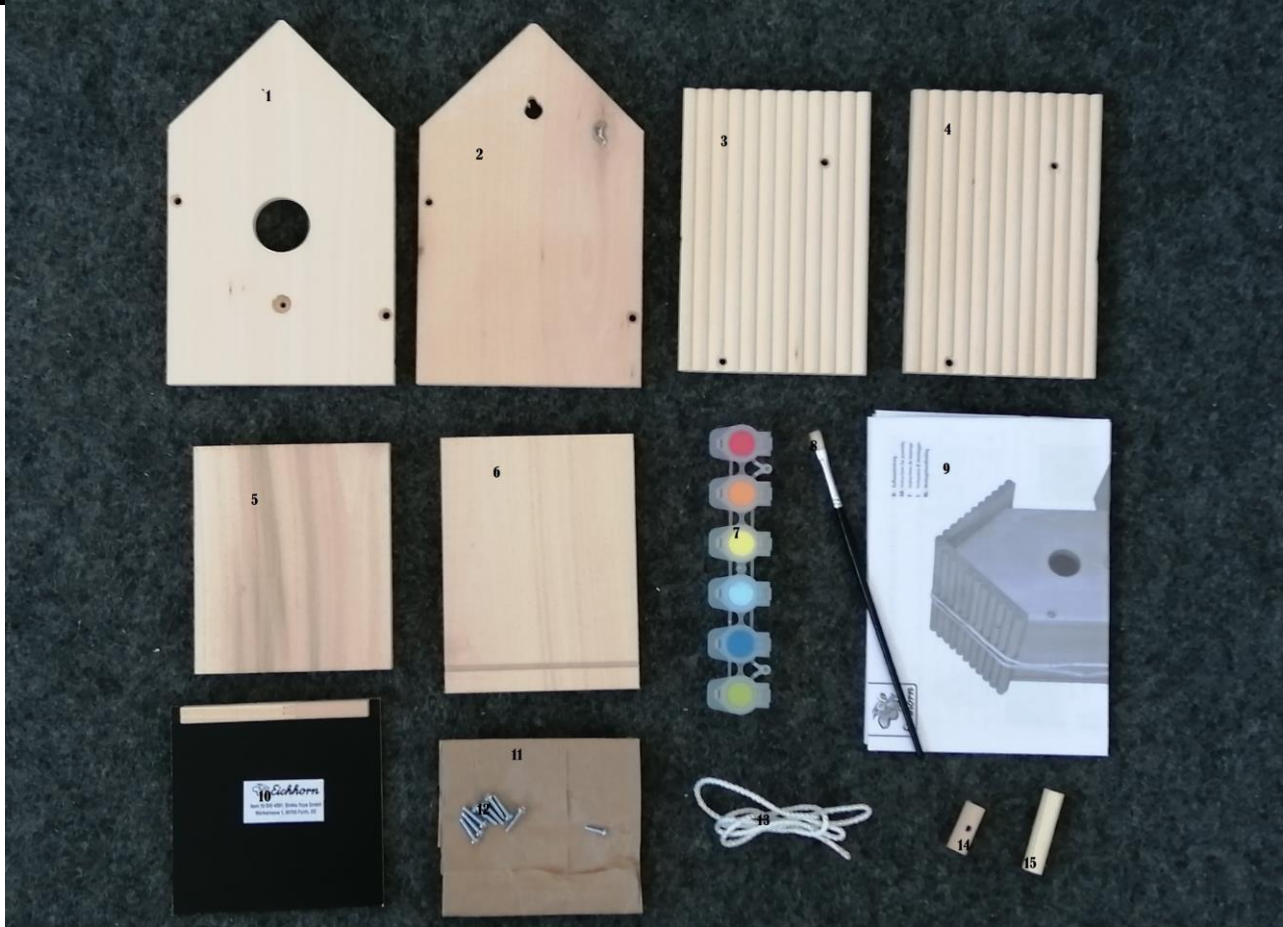

Bill of material

Simba no: 100004581

Product name: EH Birdhouse

Part No.	Part Material	Part Description/Location	color	Quantity	Weight (g)
1	Linde	Front wall	natural	1	129
2	Linde	Back wall	natural	1	130
3	Linde	Roof	natural	1	93
4	Linde	Roof	natural	1	93
5	Linde	Side wall	natural	1	89
6	Linde	Side wall	natural	1	102
7	PVC, Aqua, anil	Paint set	multi	1	39
8	Wood handle,natural hair	Brush	black/white	1	4
9	Manual	Paper	White/grey	1	9
10	Phaser	Bottom/body	black/brown	1	50
11	Paper	Screw bag	brown	1	3
12	Iron, zinc	Srews	grey	9	11
13	Polyester	Hanging rope	white	1	4
14	Linde	Hanging stick	natural	1	1
15	Linde	Landing rod	natural	1	3
				total	760