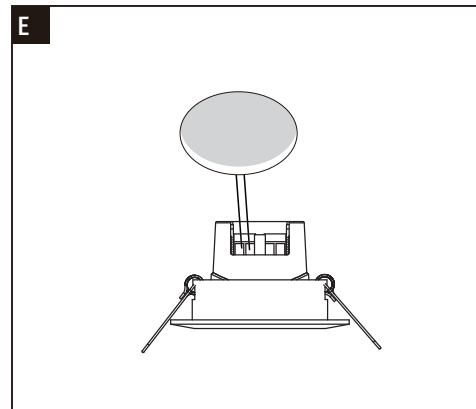

Safety Instructions

1,2,3,4,5,6,7,10,12,13,16,19,
20,22,24,28,33,34

Art.-Nr.: 924.66
924.67
924.68
924.70

(+MA326) PSPU 11/22

924.66
924.67
924.68

924.70

Paulmann Licht GmbH
Quezinger Feld 2
31832 Springe
Germany
www.paulmann.com

Factory Reset

5x off $\rightarrow$ on $\rightarrow$ Flash 10x ✓

OR

Factory Reset

1 <1s + <1s 2 <1s
P <1s 3 <1s Flash 2x ✓

not incl. Remote Control Art.-Nr.: 500.67

Add more Functions

www.paulmann.com/zb

Zigbee 3.0 Gateway

not incl. Gateway

Zugelassen für den Betrieb in allen Ländern der EU / Approved for operating in all European countries
CE: Konform mit / in accordance with / conformance a 2014/53/EU <http://www.paulmann.com/ce>

2,4 GHz – 2,4835 GHz

Doesn't apply for the geographical area within a radius of 20km from the centre on "Ny Alesund"

Hiermit erklärt Paulmann Licht, dass der Funkanlagentyp [924.66_924.67_924.68_924.70] der Richtlinie 2014/53/EU entspricht. Der vollständige Text der EU-Konformitätserklärung ist unter der folgenden Internetadresse verfügbar: www.paulmann.com/ce Funk-Frequenz [2,4 GHz – 2,4835 GHz] Abgestrahlte Energie [10 mW]

420 lm
4.9 W
230 V

warm white
3000 K

CRI/Ra $\geq$ 80

ON OFF $\geq$ 50.000

Lumen 60% < 2 s

$\approx$ 25x 1.000h

Ø 50 mm

390092470