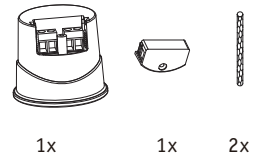

Safety Instructions

1,2,3,4,5,6,7,10,12,13,16,19,
20,22,24,28,33,34

Art.-Nr.: 924.66
924.67
924.68
924.70

(+MA326) PSPU 11/22

924.66
924.67
924.68

924.70

Paulmann Licht GmbH
Quezinger Feld 2
31832 Springe
Germany
www.paulmann.com