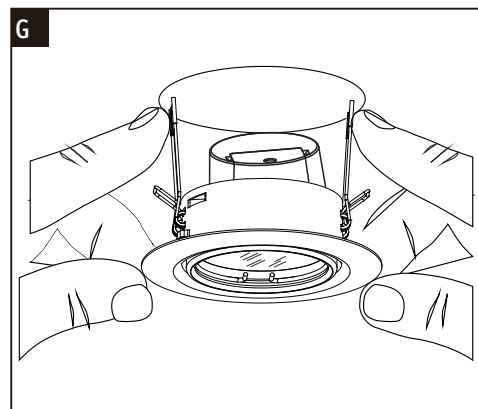

Safety Instructions

1,2,3,4,5,6,7,10,12,13,16,19,
20,22,24,28,33,34

Art.-Nr.: 924.66
924.67
924.68
924.70

(+MA326) PSPU 11/22

924.66
924.67
924.68

924.70

Paulmann Licht GmbH
Quezinger Feld 2
31832 Springe
Germany
www.paulmann.com

Factory Reset

5x off \rightarrow on \rightarrow Flash 10x ✓

OR

Factory Reset

1 <1s + <1s 2 <1s
P <1s 3 <1s Flash 2x ✓

not incl. Remote Control Art.-Nr.: 500.67

Add more Functions

www.paulmann.com/zb