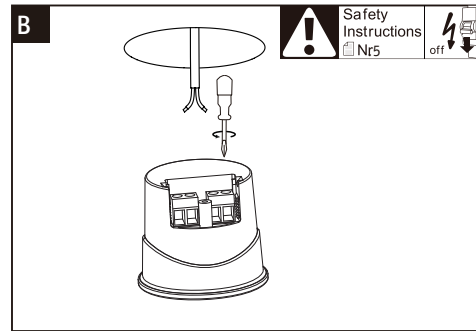

Safety Instructions

1,2,3,4,5,6,7,10,12,13,16,19,
20,22,24,28,33,34

Art.-Nr.: 924.66
924.67
924.68
924.70

(+MA326) PSPU 11/22

924.66
924.67
924.68

924.70

Paulmann Licht GmbH
Quezinger Feld 2
31832 Springe
Germany
www.paulmann.com

Factory Reset

5x off \rightarrow on \rightarrow Flash 10x ✓

OR

Factory Reset

1 <1s + <1s 2 <1s
P <1s 3 <1s Flash 2x ✓

not incl. Remote Control Art.-Nr.: 500.67

Add more Functions

www.paulmann.com/zb