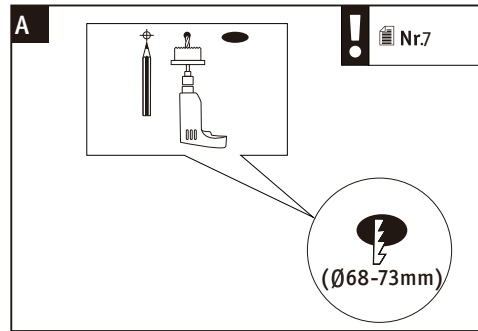

Safety Instructions

1,2,3,4,5,6,7,10,12,13,16,19,
20,22,24,28,33,34

Art.-Nr.: 924.66
924.67
924.68
924.70

(+MA326) PSPU 11/22

924.66
924.67
924.68

924.70

Paulmann Licht GmbH
Quezinger Feld 2
31832 Springe
Germany
www.paulmann.com

Factory Reset

5x off \rightarrow on \rightarrow Flash 10x ✓

OR

Factory Reset

1 <1s + <1s 2 <1s
P <1s 3 <1s Flash 2x ✓

not incl. Remote Control Art.-Nr.: 500.67

Add more Functions

www.paulmann.com/zb