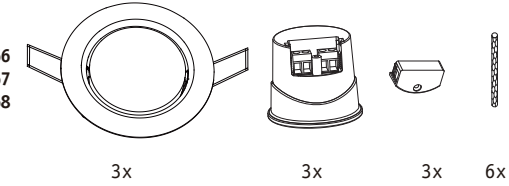

Safety Instructions

1,2,3,4,5,6,7,10,12,13,16,19,
20,22,24,28,33,34

Art.-Nr.: 924.66
924.67
924.68
924.70

(+MA326) PSPU 11/22

924.66
924.67
924.68

924.70

Paulmann Licht GmbH
Quezinger Feld 2
31832 Springe
Germany
www.paulmann.com

Factory Reset

5x off \rightarrow on \rightarrow Flash 10x ✓

OR

Factory Reset

1 <1s + <1s 2 <1s
P <1s 3 <1s Flash 2x ✓

not incl. Remote Control Art.-Nr.: 500.67

Add more Functions

www.paulmann.com/zb