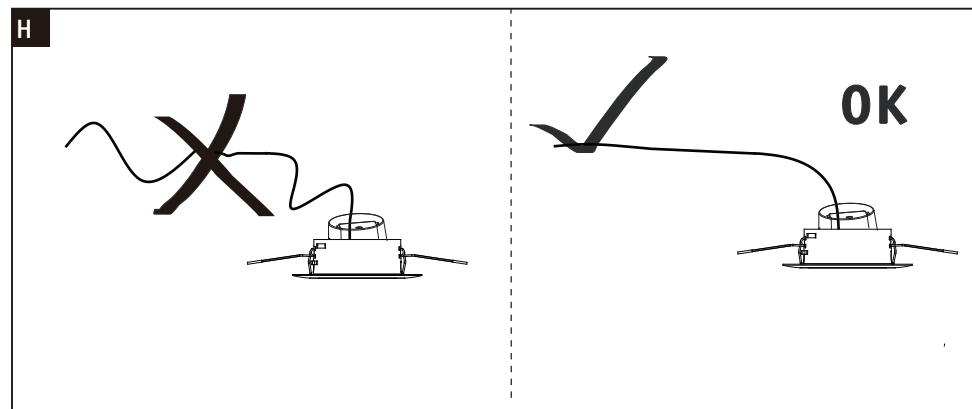

Safety Instructions

1,2,3,4,5,6,7,10,12,13,16,19,
20,22,24,28,33,34

Art.-Nr.: 924.66
924.67
924.68
924.70

(+MA326) PSPU 11/22

924.66
924.67
924.68

924.70

Paulmann Licht GmbH
Quezinger Feld 2
31832 Springe
Germany
www.paulmann.com

Factory Reset

5x off \rightarrow on \rightarrow Flash 10x ✓

OR

Factory Reset

1 <1s + <1s 2 <1s
P <1s 3 <1s Flash 2x ✓

not incl. Remote Control Art.-Nr.: 500.67

Add more Functions

www.paulmann.com/zb