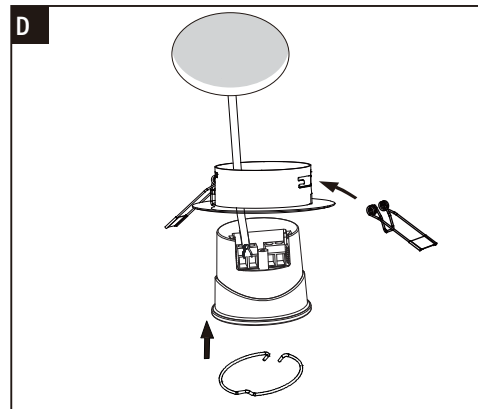

Safety Instructions

1,2,3,4,5,6,7,10,12,13,16,19,
20,22,24,28,33,34

Art.-Nr.: 924.66
924.67
924.68
924.70

(+MA326) PSPU 11/22

924.66
924.67
924.68

924.70

Paulmann Licht GmbH
Quezinger Feld 2
31832 Springe
Germany
www.paulmann.com

Factory Reset

5x off \rightarrow on \rightarrow Flash 10x ✓

OR

Factory Reset

1 <1s + <1s 2 <1s
P <1s 3 <1s Flash 2x ✓

not incl. Remote Control Art.-Nr.: 500.67

Add more Functions

www.paulmann.com/zb