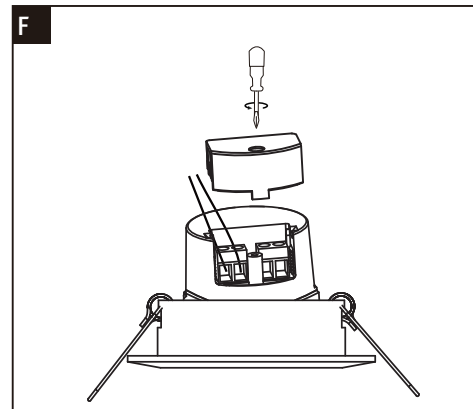

Safety Instructions

1,2,3,4,5,6,7,10,12,13,16,19,
20,22,24,28,33,34

Art.-Nr.: 924.66
924.67
924.68
924.70

(+MA326) PSPU 11/22

924.66
924.67
924.68

924.70

Paulmann Licht GmbH
Quezinger Feld 2
31832 Springe
Germany
www.paulmann.com

Factory Reset

5x off \rightarrow on \rightarrow Flash 10x ✓

OR

Factory Reset

1 <1s + <1s 2 <1s
P <1s 3 <1s Flash 2x ✓

not incl. Remote Control Art.-Nr.: 500.67

Add more Functions

www.paulmann.com/zb