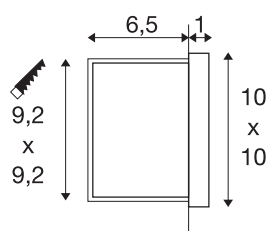

CONCRETO EL

recessed wall light grey, 3.2W, 15lm, 3000K

A highly durable and striking design made from fashionable concrete: the rectangular CONCRETO EL wall-mounted light makes a strong statement in outdoor areas. The fixed LED emits a warm white light with 3000 Kelvin and offers an impressive service life of 50,000 hours. In addition, the grey concrete lamp has an IP65 protection class rating, which means it is ideally protected against dust and jets of water from all directions.

TECHNICAL DATA

Item no.	1006407
IP Code	IP 65
Impact resistance class	IK 03
Impact resistance	0.35 Joule
Assembly	Recessed
Assembly details	Wall
Primary nominal voltage	100-240V ~50/60Hz
Secondary power / voltage	700 mA
Safety class	I
Wattage	3.2 W
Minimum ambient temperature	-20 °C
Maximum ambient temperature	50 °C
Number of luminaires at LS B16A	28
Number of luminaires at LS C16A	48
Level of inrush current	15 A
Duration of inrush current	300 µs
Stroboscopic effect (SVM)	0
Lumen	15 lm
Colour temperature	3000 Kelvin
Color	grey
CRI	80
LXXBXX data	L80B50

Light Source

1319291	
---------	---

Service life	50000 h
Risk Group	1
Width	10 cm
Height	10 cm
Depth	7 cm
Net weight	0.52 kg
Gross weight	0.556 kg
Shape of cut-out	square
Installation length	9.2 cm
Installation width	9.2 cm
Installation depth	6.5 cm