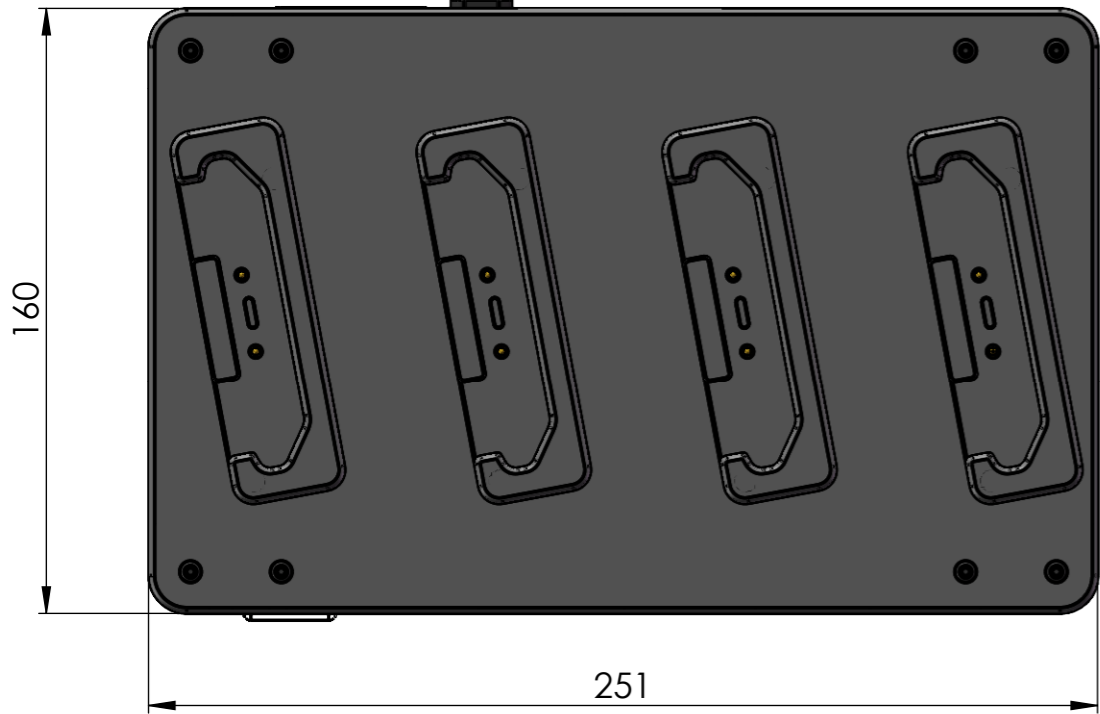

Rev	Description	Changed by	Appr. by	Date

Item 216371	Item name 4-bay tabletop charger for Samsung Galaxy Xcover Pro 6	Drawn Sven Mellenthin	Date 2023-02-24	Rev A	Unless otherwise specified: Dimensions in mm. Tolerance Milled ±0.10 After bending ±0.30
Company Brodit Gesällvägen 8 546 34 Karlsborg Sweden	Unit/Model Samsung Galaxy Xcover Pro 6	Approved Sven Mellenthin	Date 2023-02-27	Sheet 1/1	
Material		Scale 1:2	Size A3		