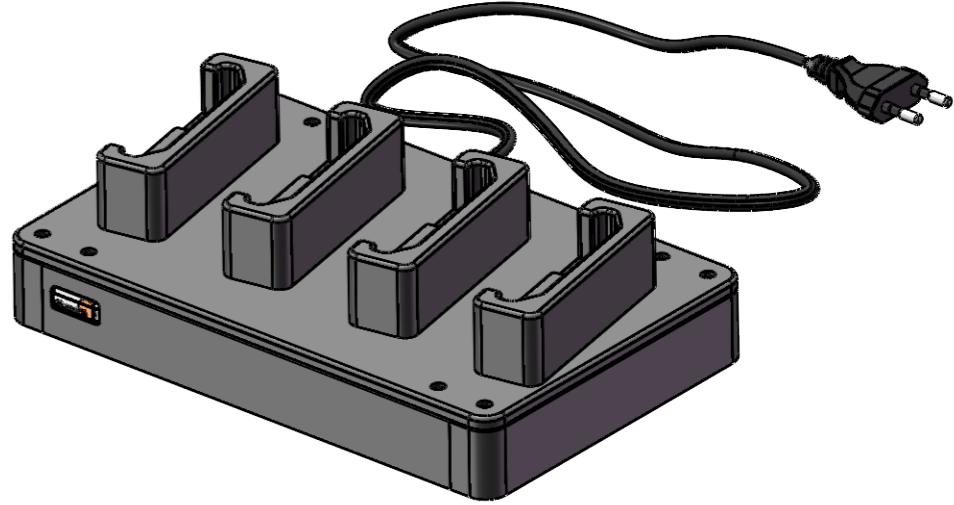

Rev	Description	Changed by	Appr. by	Date

Item 216371	Item name 4-bay tabletop charger for Samsung Galaxy Xcover Pro 6	Drawn Sven Mellenthin	Date 2023-02-24	Rev A	Unless otherwise specified: Dimensions in mm. Tolerance Milled ±0.10 After bending ±0.30
Company Brodit Gesällvägen 8 546 34 Karlsborg Sweden	Unit/Model Samsung Galaxy Xcover Pro 6	Approved Sven Mellenthin	Date 2023-02-27	Sheet 1/1	
Material		Scale 1:2	Size A3		