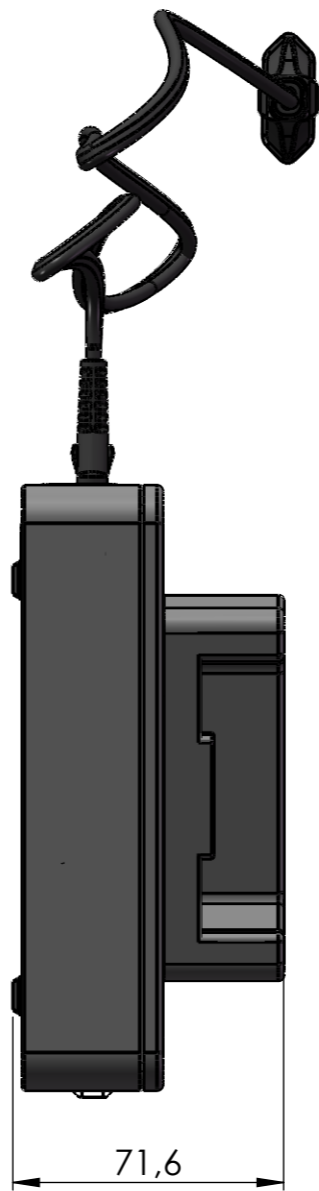

Rev	Description	Changed by	Appr. by	Date

Item 216371	Item name 4-bay tabletop charger for Samsung Galaxy Xcover Pro 6	Drawn Sven Mellenthin	Date 2023-02-24	Rev A	Unless otherwise specified: Dimensions in mm. Tolerance Milled ±0.10 After bending ±0.30
Company Brodit Gesällvägen 8 546 34 Karlsborg Sweden	Unit/Model Samsung Galaxy Xcover Pro 6	Approved Sven Mellenthin	Date 2023-02-27	Sheet 1/1	
Material		Scale 1:2	Size A3		