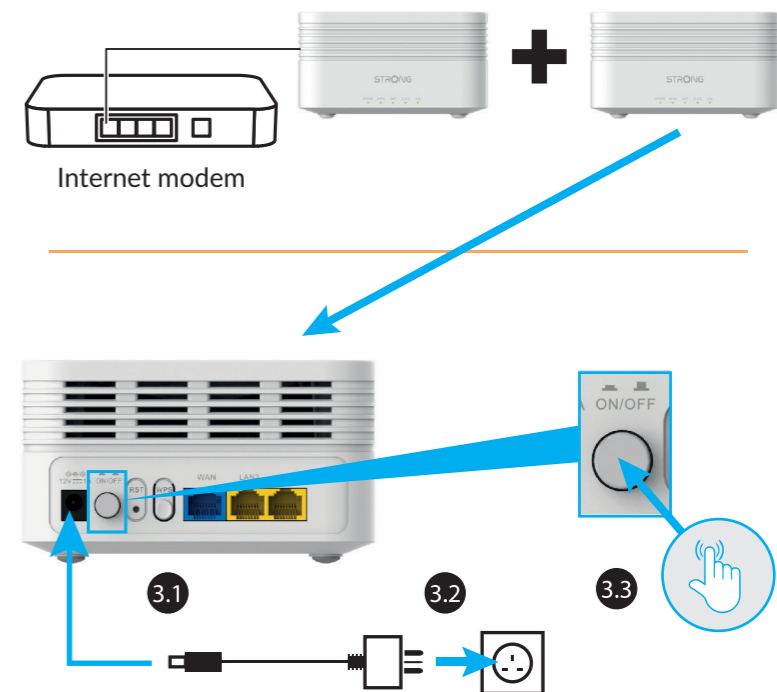

STRONG

3000 Mbit/s

ATRIA

WI-FI MESH HOME KIT AX3000

High Performance Mesh Wi-Fi 6 System

2x

2x

1x

Installation Instructions

2

2.1

1

3