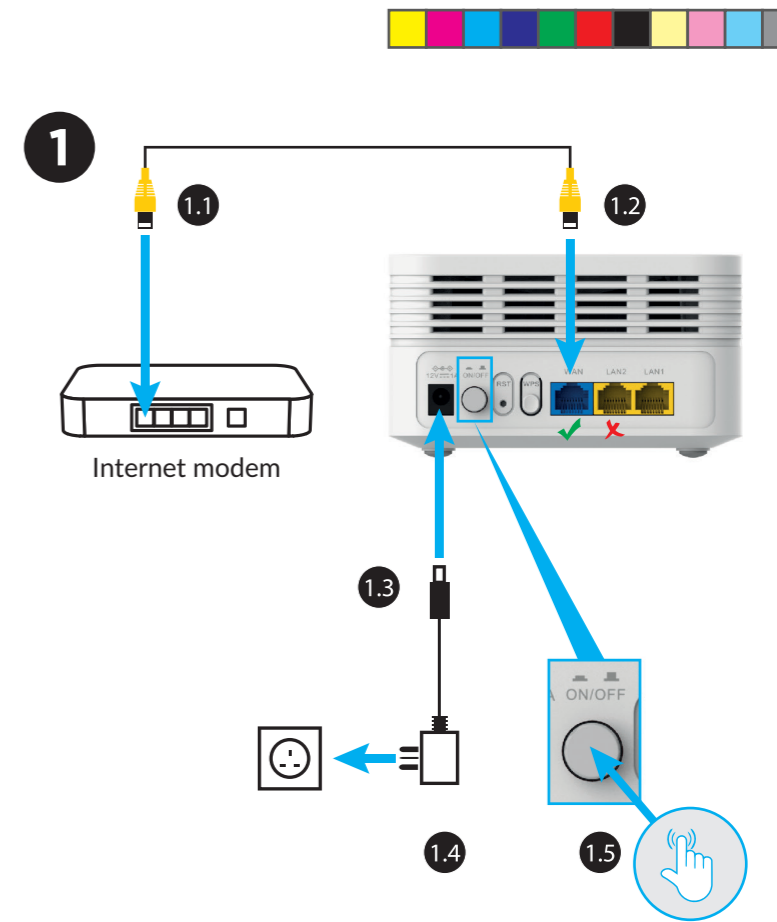

STRONG

3000 Mbit/s

ATRIA

WI-FI MESH HOME KIT AX3000

High Performance Mesh Wi-Fi 6 System

2x

2x

1x

Installation Instructions

2

2.1

1

3