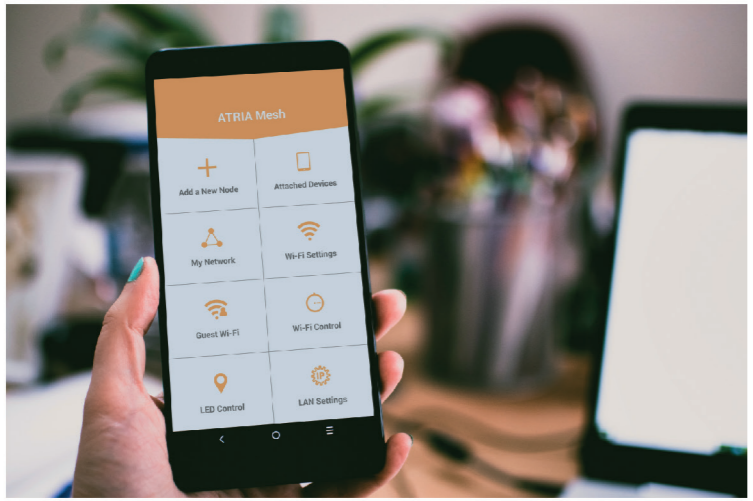

Installation Instructions

2

2.1

1

3

ATRIA Mesh App

SERVICE CENTER

GB support_uk@strong.tv
 0800 464 7919