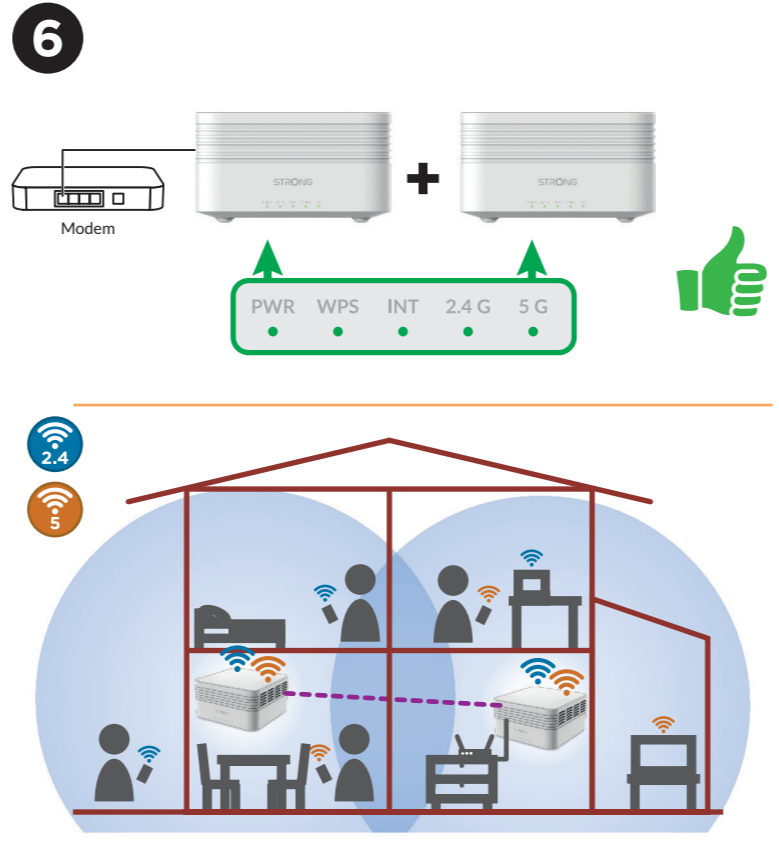

ATRIA Mesh App

SERVICE CENTER

GB support_uk@strong.tv
0800 464 7919

Frequently Asked Questions

www.strong.tv

Supplied by Strong Austria
Represented by Caldero Holdings Ltd.
Concordia Works
30 Sovereign Street
Leeds, LS1 4BA, UK
Email: support_uk@strong.tv

Wi-Fi is a registered trademark of Wi-Fi Alliance®
© STRONG 2022. All rights reserved

July 5, 2022 10:10 am