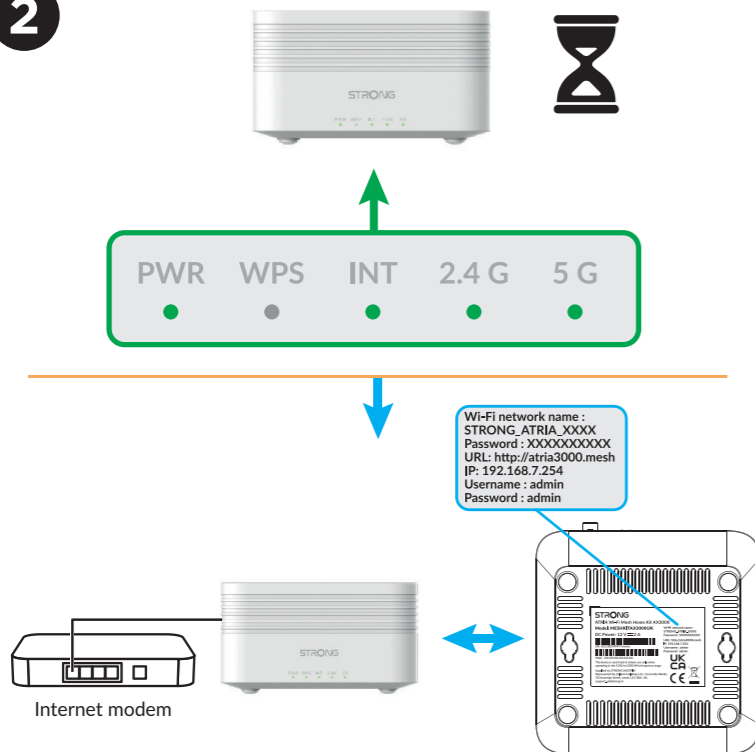

Installation Instructions

2