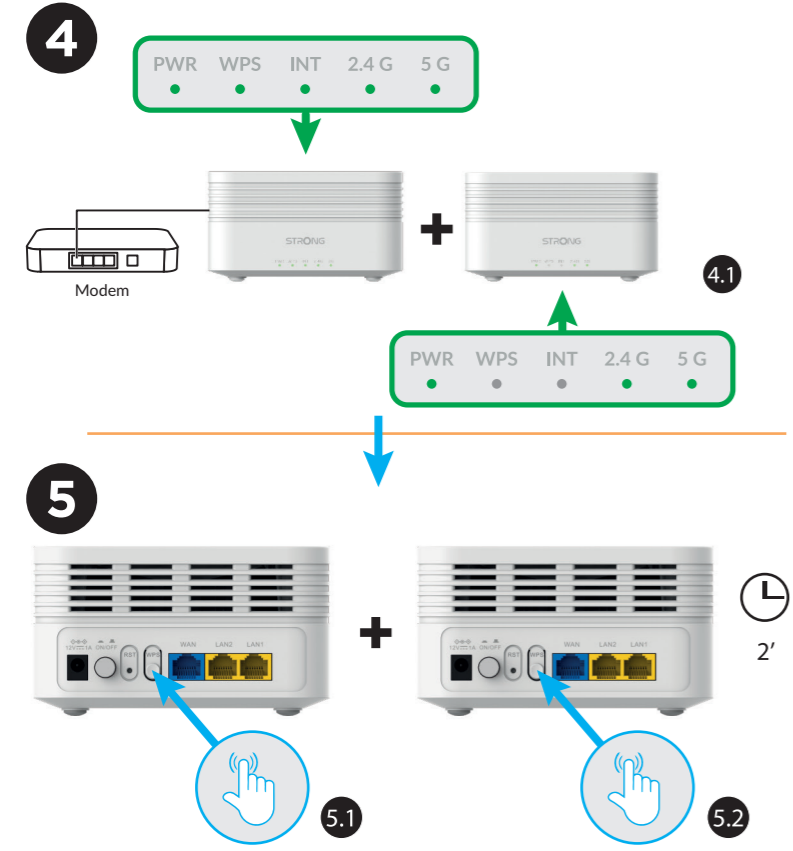

ATRIA Mesh App

SERVICE CENTER

GB support_uk@strong.tv
0800 464 7919

Frequently Asked Questions

www.strong.tv

Supplied by Strong Austria
Represented by Caldero Holdings Ltd.
Concordia Works
30 Sovereign Street
Leeds, LS1 4BA, UK
Email: support_uk@strong.tv

Wi-Fi is a registered trademark of Wi-Fi Alliance®
© STRONG 2022. All rights reserved

July 5, 2022 10:10 am