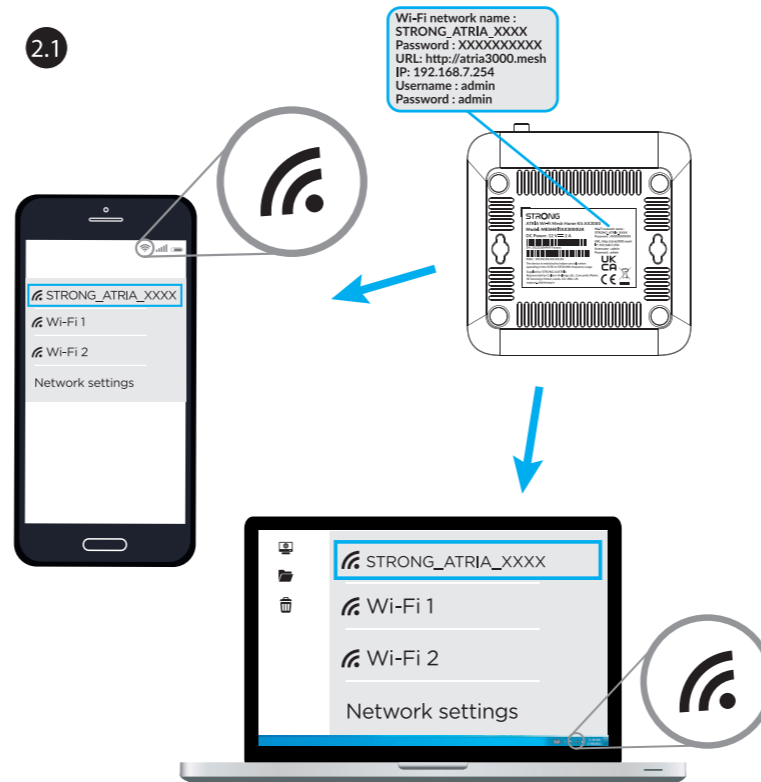

STRONG

3000 Mbit/s

ATRIA

WI-FI MESH HOME KIT AX3000

High Performance Mesh Wi-Fi 6 System

2x

2x

1x

Installation Instructions

2

2.1

1

3