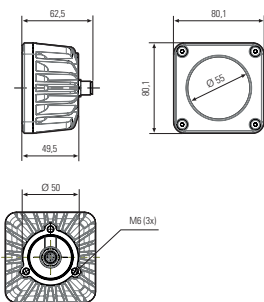

Order number:	121012-04
Model:	CENALED SPOT Aufbau
Type:	surface-mounted LED light
Illuminant:	High Power LED
Power consumption:	~8,5 W
Lamp luminous flux:	1120 lm
Lamp luminous efficiency:	134 lm/W
Light distribution:	direct
Light colour:	neutral white (5000K)
Connected load:	24V DC ± 10%
Connection (connector):	M12 A-coded
Degree of protection:	IP67
Class of protection:	III
Beam angle (optics):	30°
Operating temperature:	-10... +50 °C
Colour rendering (Ra):	> 80
Lamps lifetime:	> 60.000 h
Housing material:	aluminium (powder-coated)
Cover material:	safety glass 4 mm, crack-resistant
Height [B] x Width [C]:	cubic measure: ~80 mm x 80 mm x 62.5 mm
Weight (net):	400 g
Gross weight:	500 g
Risk group (DIN EN 62471):	free group
Marking:	CE, UKCA, ETL Listed (5003526)
Mounting accessories:	articulated joint 214300-01 as holder optional
Dimmable:	optional via accessories
Made in:	Germany
Feature:	30° optics for flat light
Explanatory note:	seal included; mounting: 3x M6 screws at rear