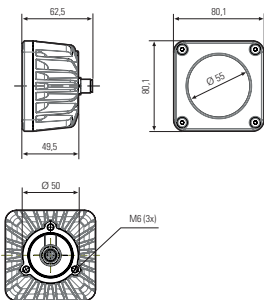

Order number:	121013-04
Model:	CENALED SPOT Aufbau
Type:	surface-mounted LED light
Illuminant:	High Power LED
Power consumption:	~8,5 W
Lamp luminous flux:	1120 lm
Lamp luminous efficiency:	134 lm/W
Light distribution:	direct
Light colour:	neutral white (5000K)
Connected load:	24V DC ± 10%
Connection (connector):	M12 A-coded
Degree of protection:	IP67
Class of protection:	III
Beam angle (optics):	65°
Operating temperature:	-10... +50 °C
Colour rendering (Ra):	> 80
Lamps lifetime:	> 60.000 h
Housing material:	aluminium (powder-coated)
Cover material:	safety glass 4 mm, crack-resistant
Height [B] x Width [C]:	cubic measure: ~80 mm x 80 mm x 62.5 mm
Weight (net):	400 g
Gross weight:	500 g
Risk group (DIN EN 62471):	free group
Marking:	CE, UKCA, ETL Listed (5003526)
Mounting accessories:	articulated joint 214300-01 as holder optional
Dimmable:	optional via accessories
Made in:	Germany
Feature:	65° optics for full flat light
Explanatory note:	seal included; mounting: 3x M6 screws at rear