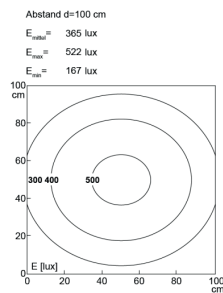

Lampenlebensdauer in Betriebsstunden (L80/B10)

TUBELED_70, 100°, 300 mm, 24V DC

Item number: 110310-01
EAN: 4260556621319

Order number: 110310-01
Model: TUBELED_70 DC
Type: LED surface-mounted luminaire for machines
Illuminant: High Power LED
Power consumption: ~15 W
Lamp luminous flux: 1848 lm
Lamp luminous efficiency: ca. 132 lm/W
Light distribution: direct
Light colour: daylight white (5200 - 5700K)
Connected load: 24V DC \pm 10%
Connection (connector): M12 A-type encoded
Degree of protection: IP67/IP69K
Class of protection: III
Glare-free opal white
Beam angle (optics): 100°
Operating temperature: -30... +70 °C
Colour rendering (Ra): > 85
Lamps lifetime: > 60,000 h
Housing material: aluminium
Cover material: safety glass, frosted, shatterproof
Height [B] x Width [C]: \varnothing 70 mm
Length [A]: 300 mm
Weight (net): 1300 g
Gross weight: 1700 g
Risk group (DIN EN 62471): free group
Marking: CE, ETL Listed
Mounting accessories: optional
Dimmable: via optional accessory
Made in: Germany
Feature: retrofitting: standardised LED luminaire for 1:1 replacement