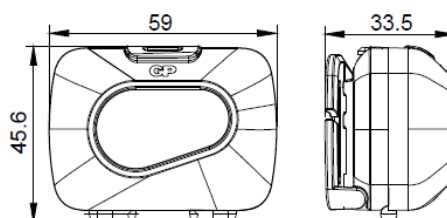

### Basic information

Product Name	: Discovery General Use Headlamp
Dimension	: 59 x 45.6 x 33.5 mm
Weight	: 29g (w/o batteries), 65g (w/ batteries)
Housing material	: Plastic
Battery type	: 3x AAA alkaline batteries