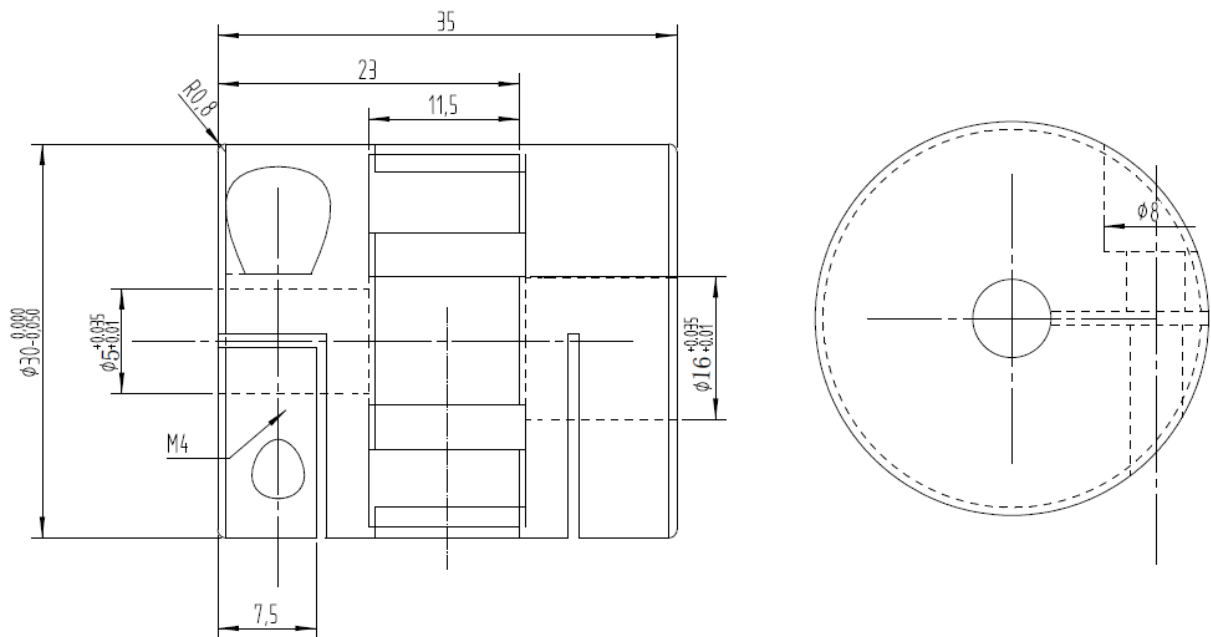

Item no.: 2886734

Data Sheet

Shaft coupling 16 x 35 mm - 5 mm shaft, Outer diameter : 30 mm

Technical data

Bore Ø: 16.0 mm, 5.0 mm

Dim(Ø x L): 30 mm x 35 mm

(Ø): 30 mm

Length: 35 mm

Rated Torque (TKN) : 12.5 N.m.

Max. Torque (TK Max.) : 25 N.m.

Screw type : M4

Material: Aluminum alloy, Polyurethane

Product type: Backlash free elastomer coupling

Item no.: 2886734

Data Sheet

Abmessungen in mm