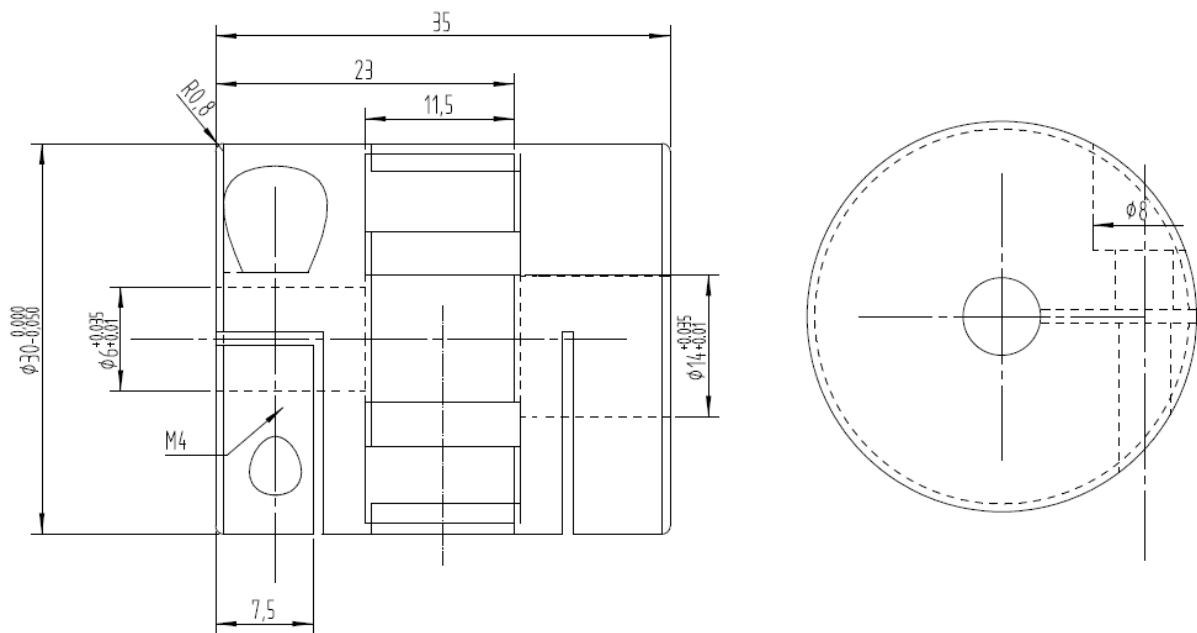

## Data Sheet

---

Shaft coupling 14 x 35 mm - 6 mm shaft, Outer diameter : 30 mm

### Technical data

Bore  $\varnothing$ : 14.0 mm, 6.0 mm

Dim( $\varnothing$  x L): 30 mm x 35 mm

( $\varnothing$ ): 30 mm

Length: 35 mm

Rated Torque (TKN) : 12.5 N.m.

Max. Torque (TK Max.) : 25 N.m.

Screw type : M4

## Data Sheet

---

Abmessungen in mm