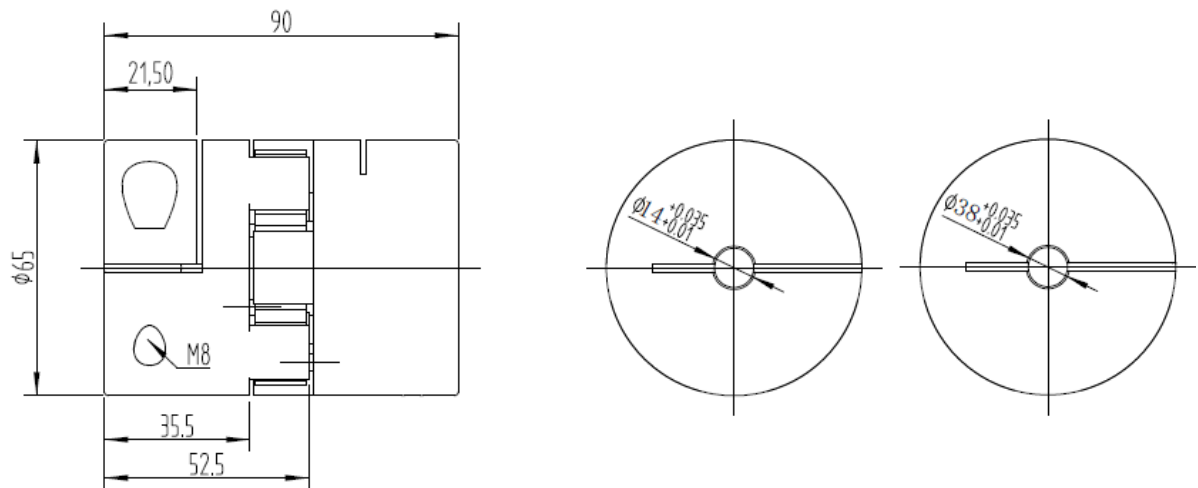

## Data Sheet

---

Shaft coupling 38 x 90 mm - 14 mm shaft, Outer diameter : 65 mm

### Technical data

Bore  $\varnothing$ : 38.0 mm, 14.0 mm

Dim( $\varnothing$  x L): 65 mm x 90 mm

( $\varnothing$ ): 65 mm

Length: 90 mm

Rated Torque (TKN) : 160 N.m.

Max. Torque (TK Max.) : 320 N.m.

Screw type : M8

## Data Sheet

---

Abmessungen in mm