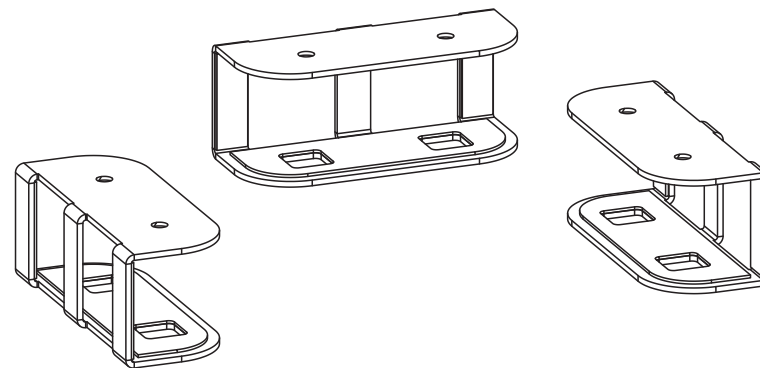

EN

IMPORTANT:

INSTRUCTIONS OF SAFETY AND WARNINGS:

- Make sure that the mounting surface is strong enough to handle a mounted product and equipment.
- **DO NOT EXCEED THE MAXIMUM LISTED WEIGHT CAPACITY.**
- Always use an assistant or a mechanical lifting device to safely lift and position heavy products.
- Tighten screws firmly, but do not over tighten. Over tightening can cause product damage that greatly reduces the holding power.
- Keep a clear area and distance from moving parts when using the product.
- Use only as intended. Never stand, hang or climb on the product.
- This product is intended for indoor use only.
- Any attempts to reconstruct the construction aren't allowed.
- This product may contain small items that could be a choking hazard if swallowed. Keep children away unless the product is intended for their use and all instructions and manuals are fully reviewed and understood by them.
- Check that the product is secure and safe to use at regular intervals (at least every three months).

Should you ever have any questions or feel you require help please contact your place of purchase for assistance.

Installationsanweisungen

Unter-Tisch-Laptop- /Tastatur-Halterung

Best.-Nr.: 2899766 (SP-UDL-001)

Installation Instructions

Under Desk Laptop & Keyboard Mount

Item No.: 2899766 (SP-UDL-001)

10-17"
MAX

LAPTOP

25,4 - 43,18
cm
MAX

LAPTOP

AUSGELEGT
FÜR
max. 5 kg

RATED
max. 5 kg