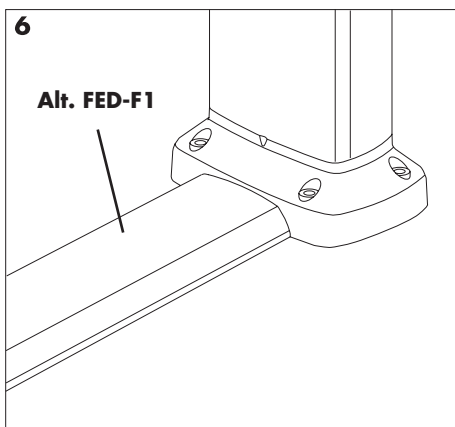

Serviceinnehåll

Service Content

Serviceinhalt

Sähkökalusteet

All bestyckning av FrontLine servicebärare bör göras med serviceinnehåll typ CAN eller CYB. Vid installation av annat fabrikat (c/c 60 standard) skall installationsdosa typ MIB användas.

FrontLine service carriers should be equipped with service content type CAN or CYB. When installing other makes of service content:

- UK and Ireland: for service content having screw fixings on 60.3 or 120.6 mm centres, either mounting boxes type CYB-S30 and D30 shall be used, or alternatively where deeper boxes are required, types CYB-S40 and D40 fitted with CYB-P40 screw pillars.
- Other markets: for service content having screw fixings on 60 mm centres, mounting boxes type MIB shall be used.

Die gesamte Bestückung der FrontLine Serviceträger soll mit Serviceinhalt des Typs CAN und CYB erfolgen. Für Installationen von anderen Fabrikaten (c/c 60 Standard), müssen Geräteinbaudosen des Typs MIB verwendet werden.

FrontLine johtoteihin asennetaan CAN- tai CYB-pistorasiakalusteet. Muiden valmistajien pistorasiakalusteet asennetaan johtokanavaan MIB-kojerasian avulla.