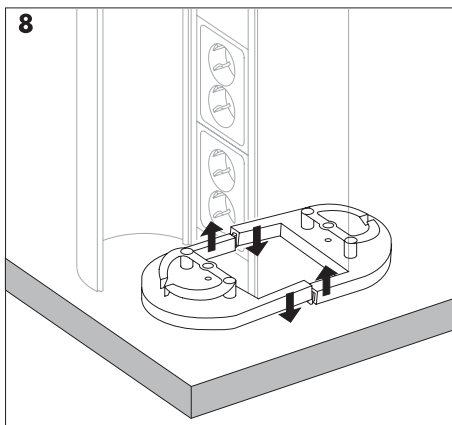

POS-200

Serviceinnehåll

Service Content

Serviceinhalt

Sähkökalusteet

All bestyckning av FrontLine servicebärare bör göras med serviceinnehåll typ CAN eller CYB. Vid installation av annat fabrikat (c/c 60 standard) skall installationsdosa typ MIB användas.

FrontLine service carriers should be equipped with service content type CAN or CYB. When installing other makes of service content:

- UK and Ireland: for service content having screw fixings on 60.3 or 120.6 mm centres, either mounting boxes type CYB-S30 and D30 shall be used, or alternatively where deeper boxes are required, types CYB-S40 and D40 fitted with CYB-P40 screw pillars.
- Other markets: for service content having screw fixings on 60 mm centres, mounting boxes type MIB shall be used.

Die gesamte Bestückung der FrontLine Serviceträger soll mit Serviceinhalt des Typs CAN und CYB erfolgen. Für Installationen von anderen Fabrikaten (c/c 60 Standard), müssen Geräteinbaudosen des Typs MIB verwendet werden.

FrontLine johtoteihin asennetaan CAN- tai CYB-pistorasiakalusteet. Muiden valmistajien pistorasiakalusteet asennetaan johtokanavaan MIB-kojerasian avulla.