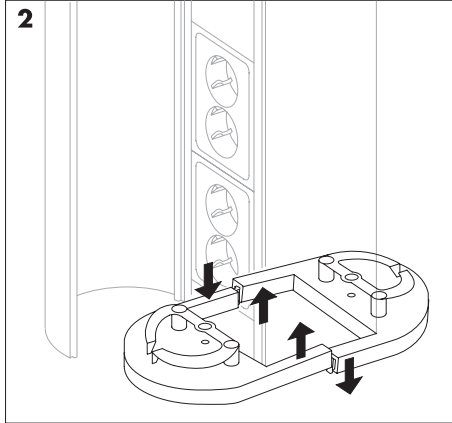

POS-200

Serviceinnehåll

Service Content

Serviceinhalt

Sähkökalusteet

All bestyckning av FrontLine servicebärare bör göras med serviceinnehåll typ CAN eller CYB. Vid installation av annat fabrikat (c/c 60 standard) skall installationsdosa typ MIB användas.

FrontLine service carriers should be equipped with service content type CAN or CYB. When installing other makes of service content:

- UK and Ireland: for service content having screw fixings on 60.3 or 120.6 mm centres, either mounting boxes type CYB-S30 and D30 shall be used, or alternatively where deeper boxes are required, types CYB-S40 and D40 fitted with CYB-P40 screw pillars.
- Other markets: for service content having screw fixings on 60 mm centres, mounting boxes type MIB shall be used.

Die gesamte Bestückung der FrontLine Serviceträger soll mit Serviceinhalt des Typs CAN und CYB erfolgen. Für Installationen von anderen Fabrikaten (c/c 60 Standard), müssen Geräteinbaudosen des Typs MIB verwendet werden.

FrontLine johtoteihin asennetaan CAN- tai CYB-pistorasiakalusteet. Muiden valmistajien pistorasiakalusteet asennetaan johtokanavaan MIB-kojerasian avulla.