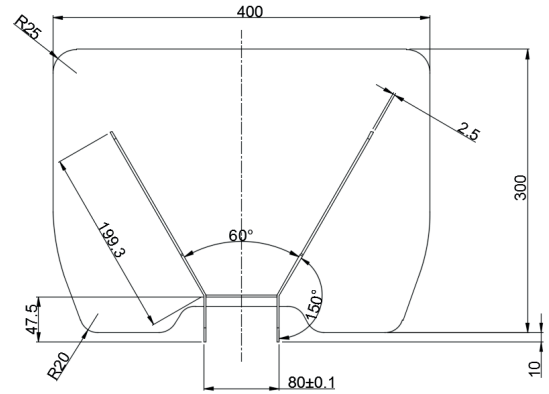

NEOMOUNTS PRO
BY NEWSTAR

NMPRO-AVSHELF

Parts list

| B1 | B2 | B3 |
|--|---|---|
| M8X12 | Ø18XØ8.2X1.5 | M8 |
|  |  |  |
| X4 | X4 | X4 |

Installation