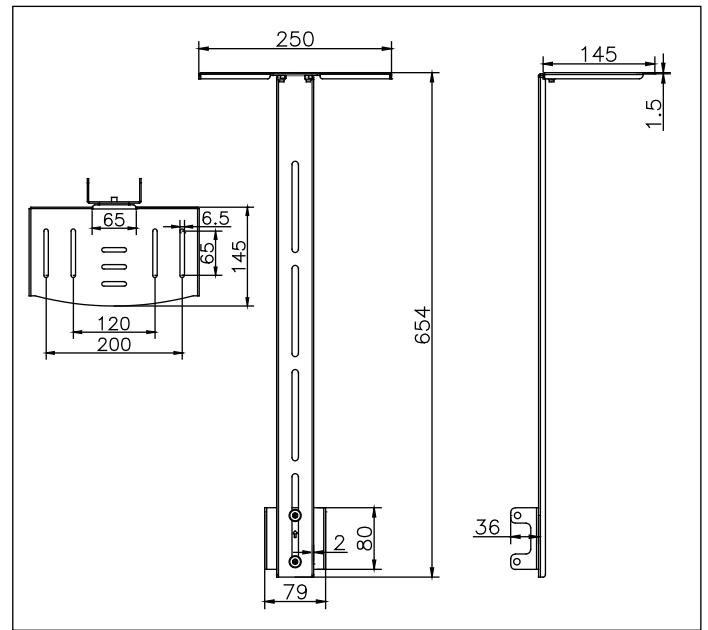

NEOMOUNTS PRO
BY NEWSTAR

NMPRO-CAMSHELF

Parts list

Item	Name	QTY
A	Shelf	1
B	Extend Bar	1
C	Fixed part	1
D	M6	2
E	5mm Allen Key	1
F	M8 Sliding Nut	4
G	Ø16xØ8.2x1.5	6
H	M8x12	6

Installation

1. Install to AL rail