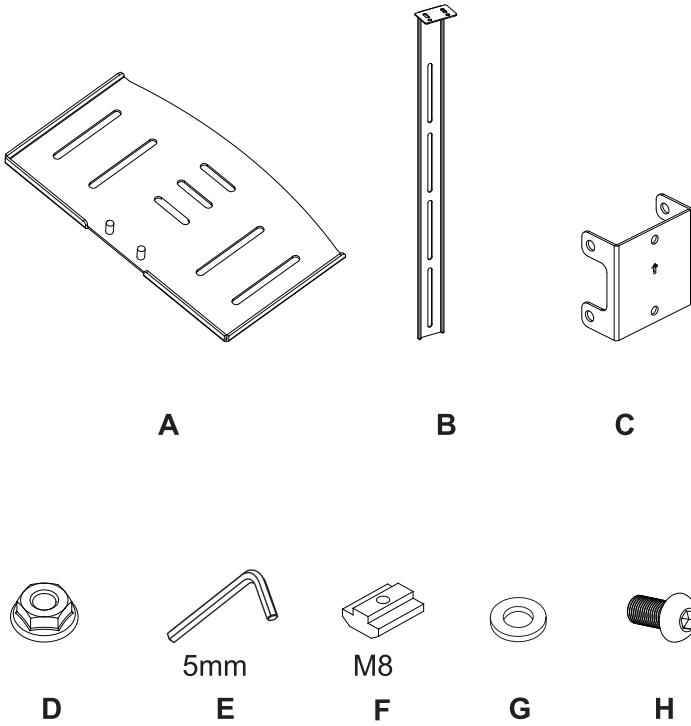

NEOMOUNTS PRO
BY NEWSTAR

NMPRO-CAMSHELF

Parts list

Item	Name	QTY
A	Shelf	1
B	Extend Bar	1
C	Fixed part	1
D	M6	2
E	5mm Allen Key	1
F	M8 Sliding Nut	4
G	Ø16xØ8.2x1.5	6
H	M8x12	6

Installation

1. Install to AL rail