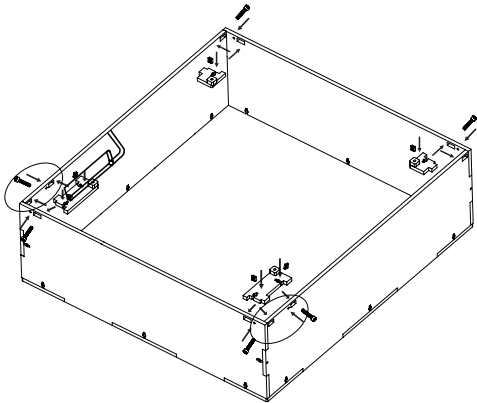

Ⓢ Installationsanleitung

3D Drucker Pro 10+

Best.-Nr. 2987278 / 2992189

Ⓒ Installation Instructions

3D Printer Pro 10+

Item No. 2987278 / 2992189

1

2

3

4

5

6