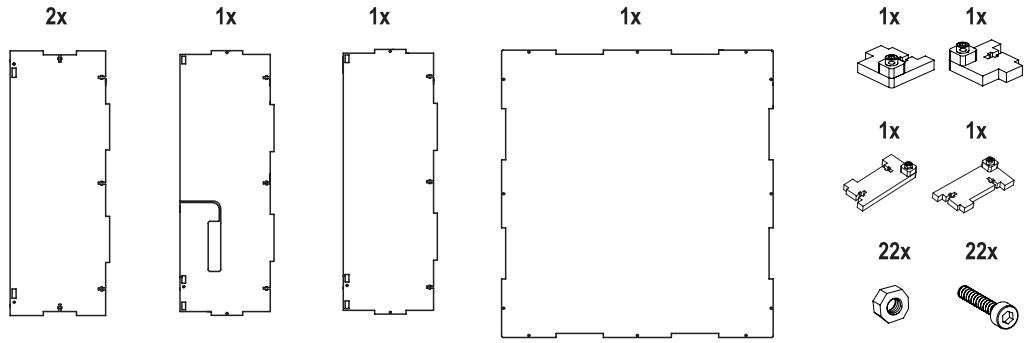

Ⓢ Installationsanleitung

3D Drucker Pro 10+

Best.-Nr. 2987278 / 2992189

Ⓒ Installation Instructions

3D Printer Pro 10+

Item No. 2987278 / 2992189

1

2