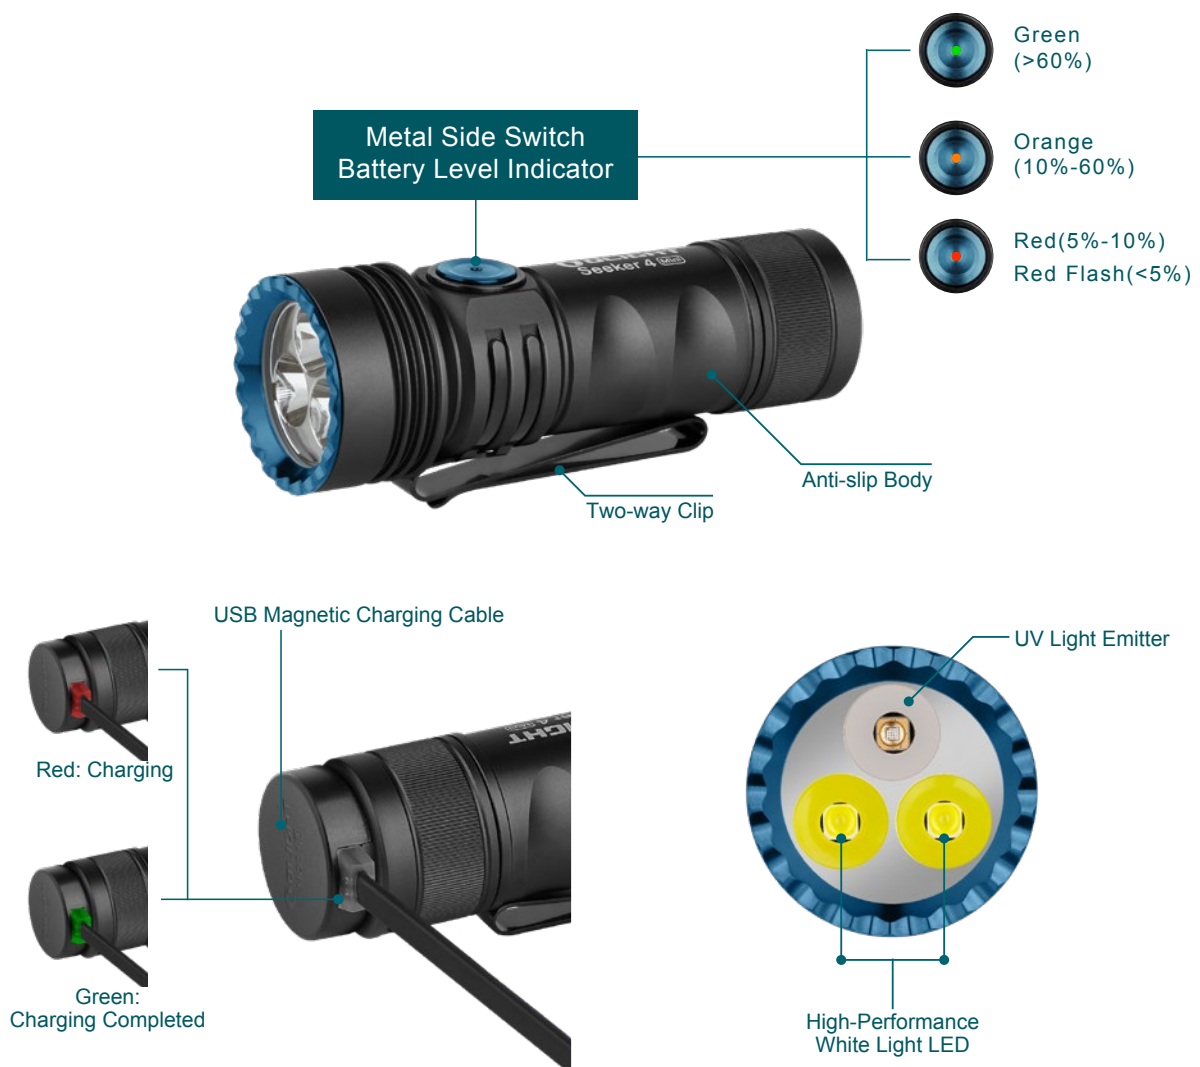

Seeker 4 Mini

MINI EDC FLASHLIGHT WITH WHITE AND UV LIGHT

FEATURES

- **Two Light Sources:** Featuring both white and UV light, this versatile flashlight is suitable for a diverse range of applications; including but not limited to climbing, camping, repair work, power outages, fluorescent agent detection, stain identification, hotel cleanliness inspection, ringworm detection, and much more.
- **Mini and Portable:** With a length of merely 3.43 inches and a two-way clip, it is effortless to carry and conveniently fits in the palm of your hand.
- **Premium Metal Side Switch:** The high-end side switch is extremely durable, and the battery level indicator in the center of it allows you to easily see the remaining power at a single glance.
- **Non-slip Body:** The ergonomically designed curved body provides a good and comfortable grip.
- **Magnetic Charging:** Just snap it on to fully charge the flashlight in only 1.5 hours.
- **Dual Color Temperature Options:** The black and OD green models offer both CW and NW options, allowing you to select the appropriate hue for any given situation.
- **Sturdy Build:** IPX8 waterproof and 1.5-meter impact-resistant, the Seeker 4 Mini is ready for any environment and adventure.