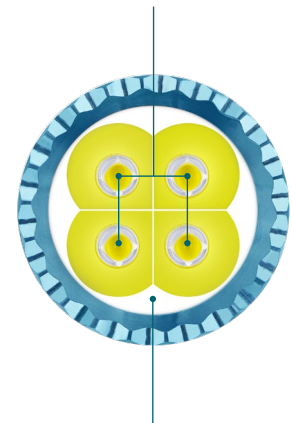

High Performance LEDs

TIR Optic Lens