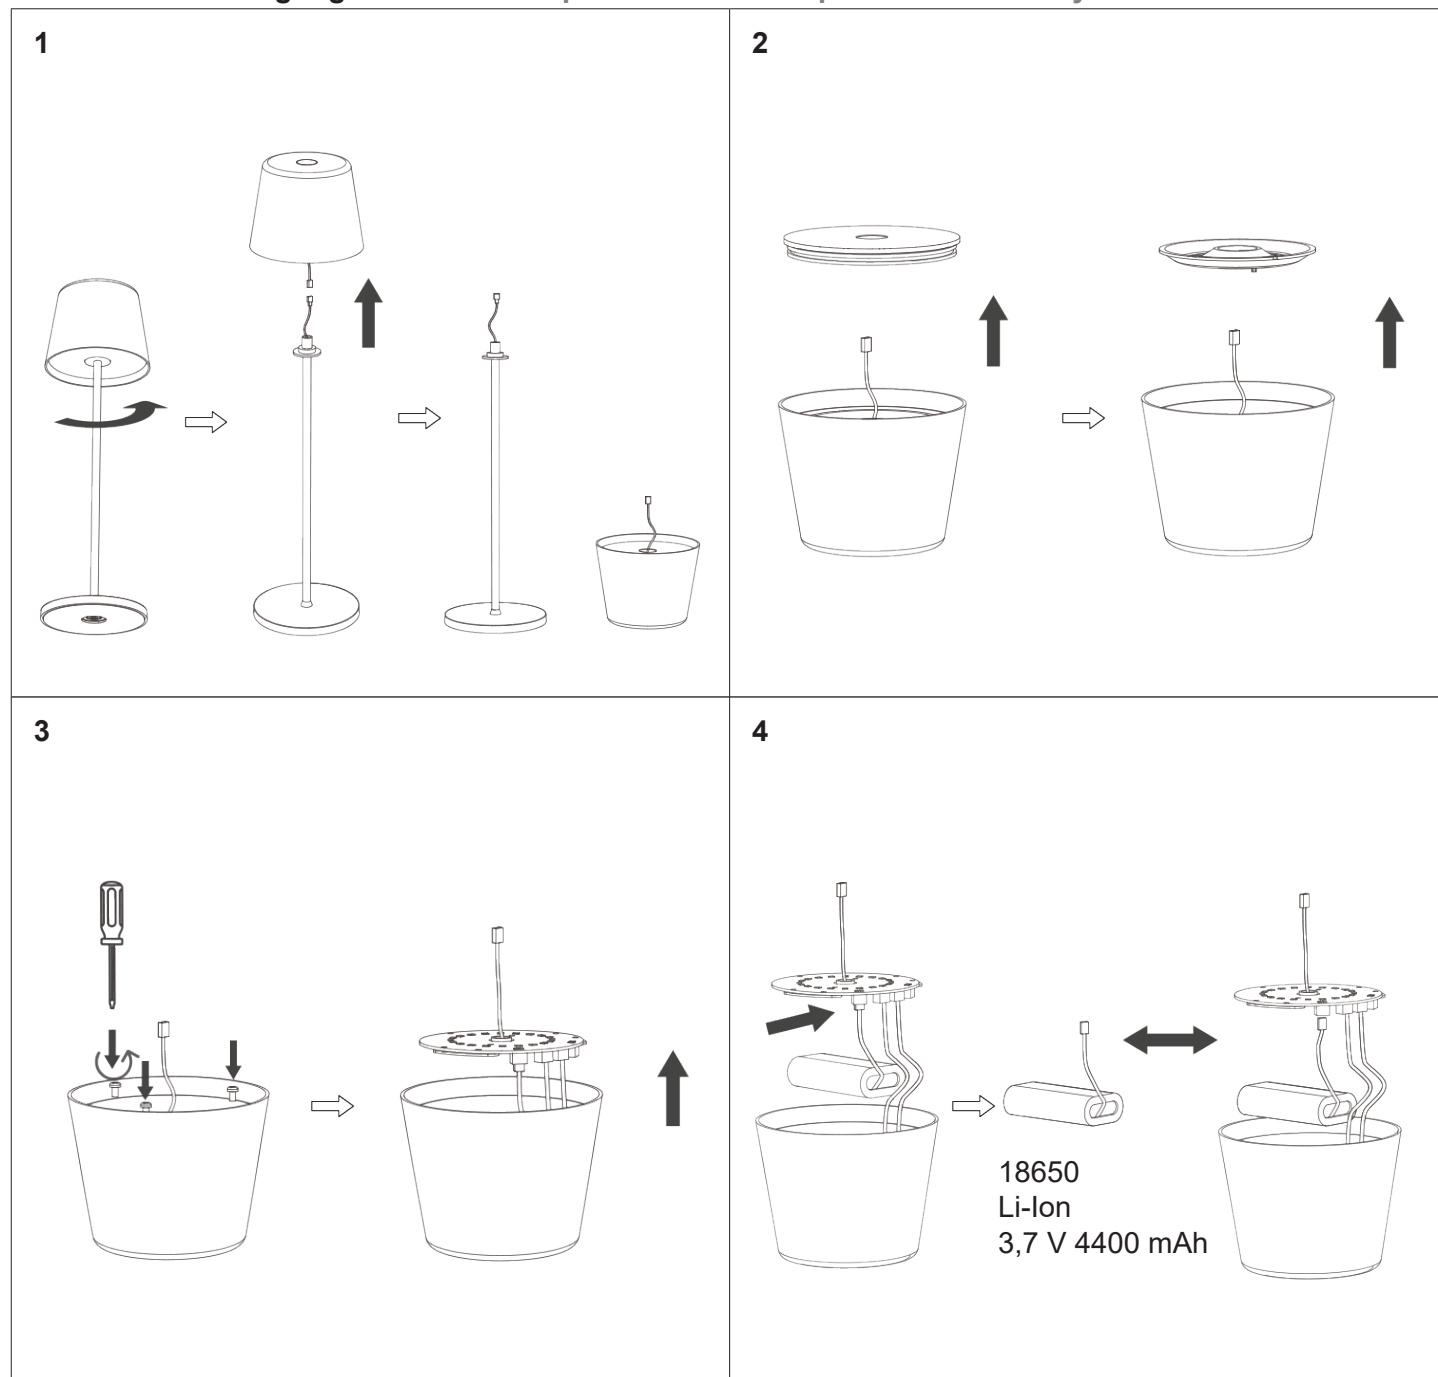

Artikel Nr. / Article No.: 346022 / 346045 / 346046 / 346047 / 346048 / 346049 / 346050 / 346051

Tischleuchte, Canis / Table Lamp, Canis
3,7V DC, 3,50 W

Tausch und Entsorgung des Akkus / Replacement and disposal of the battery

**Batterien dürfen nur im entladenen Zustand in die
AltbatteriesammelgefäÙe bei Handel und bei öffentlich rechtlichen
Entsorgungsträgern abgegeben werden. /**

**Only discharged batteries may be put in the old battery containers you
find in shops and at public disposal companies**