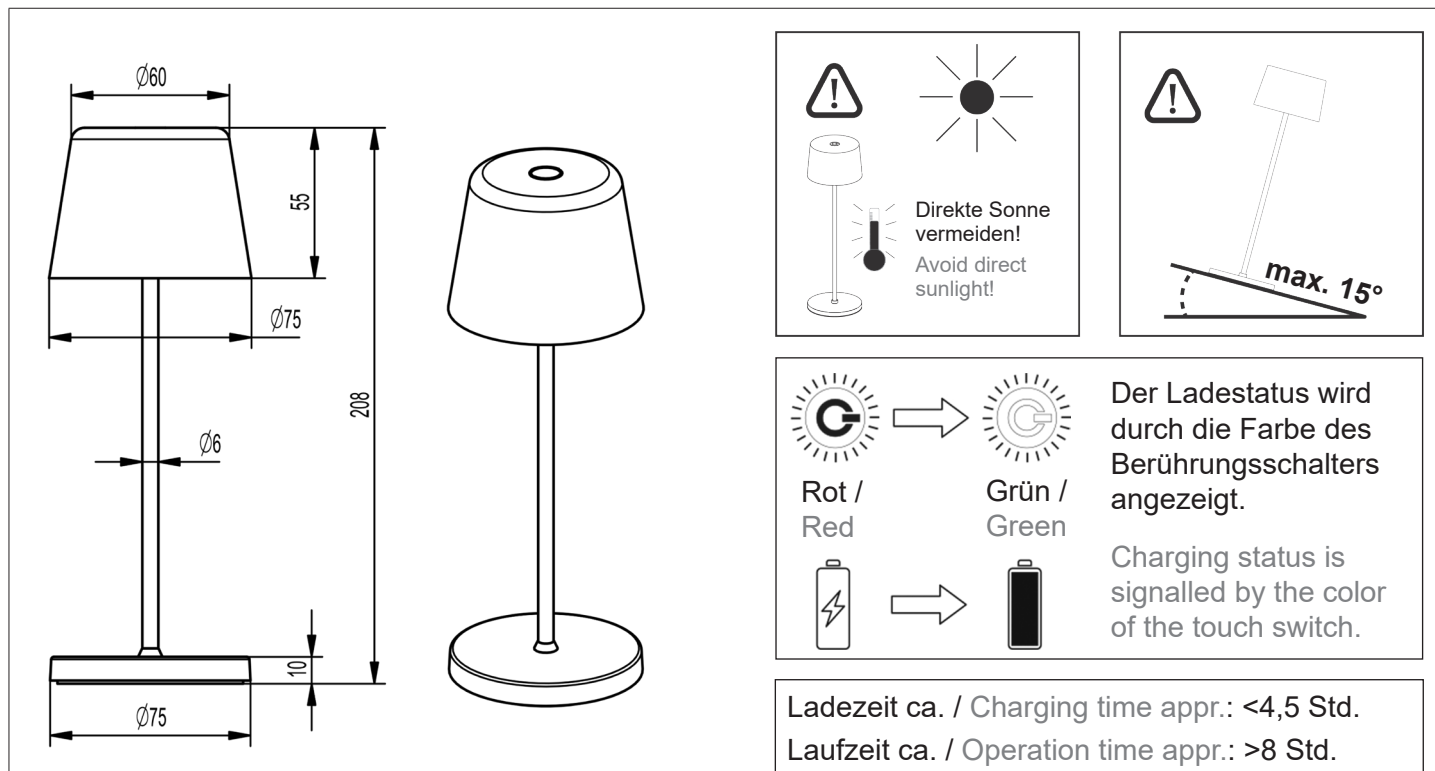

Artikel Nr. / Article No.: 346077 / 346078 / 346079 / 346080 / 346081 / 346082 / 346083 / 346084

Tischleuchte, Canis Mini / Table Lamp, Canis Mini
3,7V DC, 2,30 W

Aufladen / Charging

USB Adapter
DC5V 1A

(nicht im Lieferumfang /
not in scope of delivery)

Lade-Modus /
Charging-Mode

volle Ladung /
full Charge