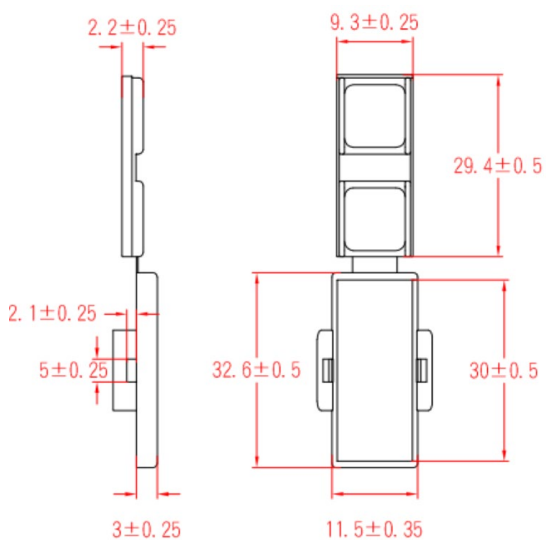

Item no.: 3013928

Data Sheet

Marker Box, Natural, 32 mm x 11 mm, 100 pcs/set

Drawing:

Unit: mm

Technical data

Dimensions (L x W x H): 32.6 x 11.5 x 3.0 mm

Marking Pad: 30 x 9.5 mm