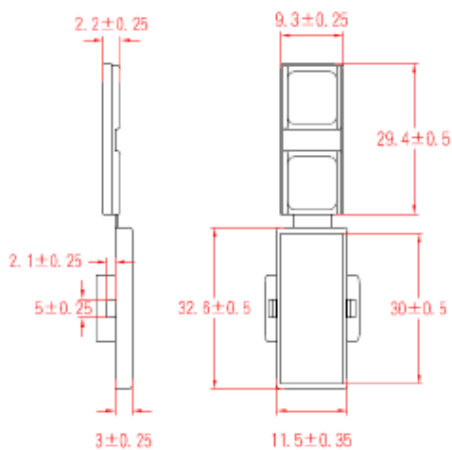

Item no.: 3013928

Data Sheet

Marker Box, Natural, 11 mm x 32 mm, 100 pcs/set

Drawing:

Unit: mm

Technical data

Dimensions (L x W x H): 11.5 x 32.6 x 3.0 mm

Marking Pad: 30 x 9.5 mm