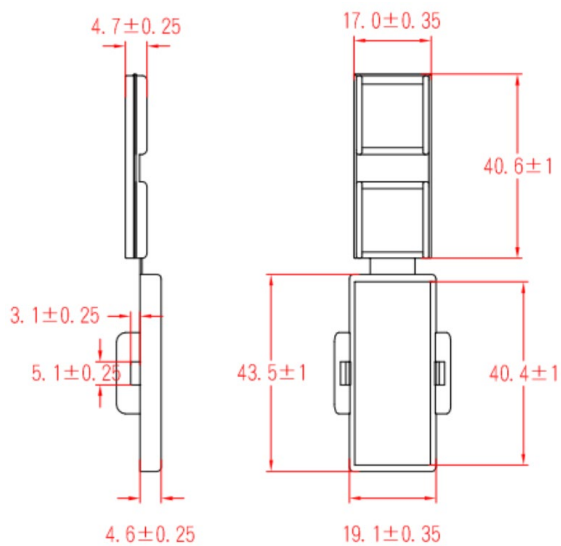

Item no.: 3013929

Data Sheet

Marker Box, Natural, 43 mm x 19 mm, 100 pcs/set

Drawing:

Unit: mm

Technical data

Dimensions (L x W x H): 43.5 x 19.1 x 4.6 mm

Marking Pad: 40 x 17 mm