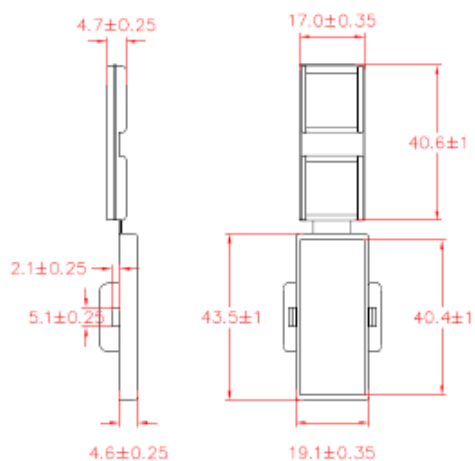

Item no.: 3013929

Data Sheet

Marker Box, Natural, 19 mm x 43 mm, 100 pcs/set

Drawing:

Unit: mm

Technical data

Dimensions (L x W x H): 19.1 x 43.5 x 4.6 mm

Marking Pad: 40 x 17 mm