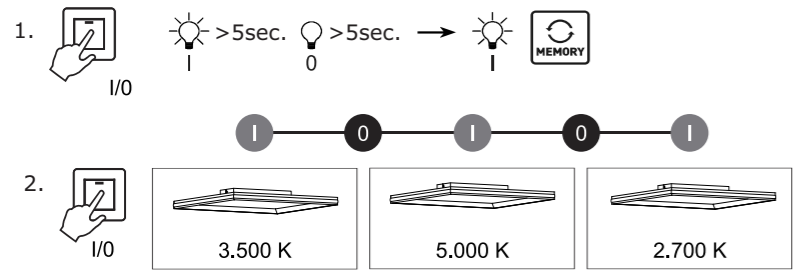

EN Radio remote control operating instructions

- short press: switch all off
  long press: teach the remote control to the light. If the light flickers three times, the light has been taught to the remote control.
- short press: CCT function is switched on / off
  long press: night light function (warm white / 10% brightness)
  Turn off the light using the remote control, press the night light button again to switch to night light mode.
- Set brightness / speed:
  Increase the brightness when only white is switched on.
  Increase the speed of the RGB color modes.
- CCT Steps: 3500 K - 5000 K - 2700 K
- Reduce the color temperature
- Increase the color temperature
- Set brightness / speed:
  Reduce the brightness if only white is switched on.
  Reduce the speed of the RGB color modes
- RGB color mode: switch mode
- RGB color mode: switch back mode
- Switch RGB on / off
- RGB
- Start / stop RGB color change

Description	Operation Data
Battery	2x 1,5V AAA
Transmission frequency	2,4GHz
Transmitting power	max. 0,1dBm
No-load current	5uA
Operating current	300uA
Range of the remote control	≤10m