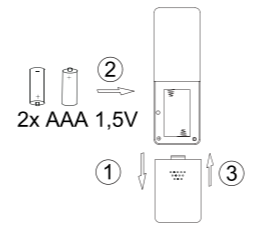

Description	Operation Data
Battery	2x 1,5V AAA
Transmission frequency	2,4GHz
Transmitting power	max. 0,1dBm
No-load current	5uA
Operating current	300uA
Range of the remote control	≤10m